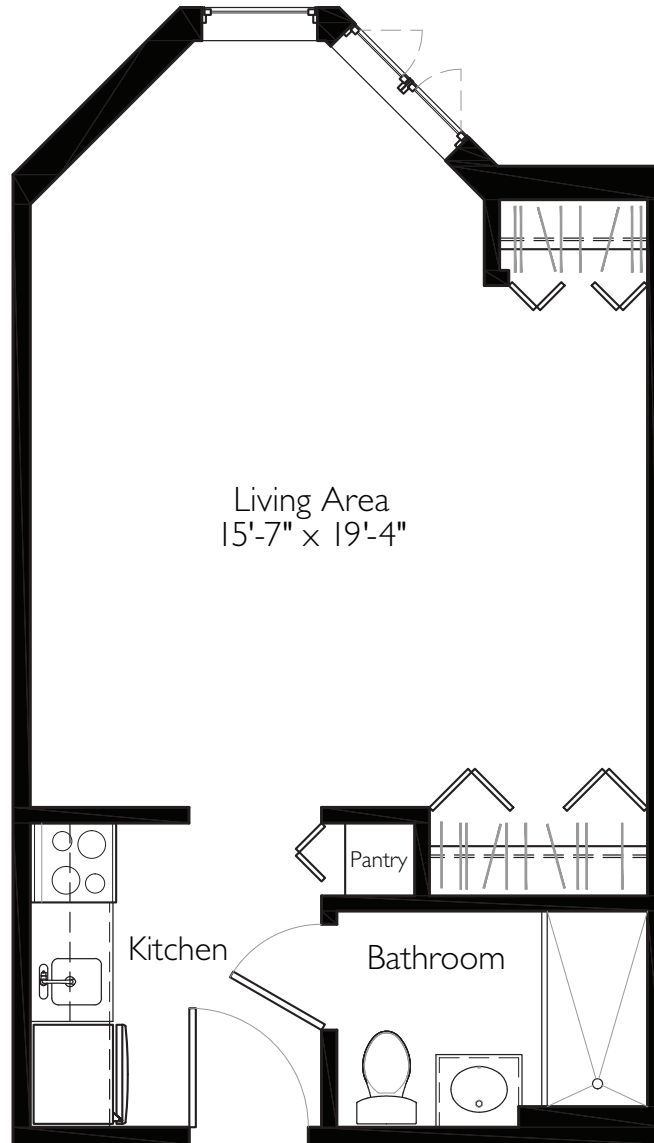

# Aberdeen

415 SQ. FT.

Alcove

Contract Option \_\_\_\_\_ Entrance Fee \_\_\_\_\_ Monthly Service Fee \_\_\_\_\_

Floor plan provided for planning purposes.  
Actual floor plans may differ slightly. Prices subject to change.