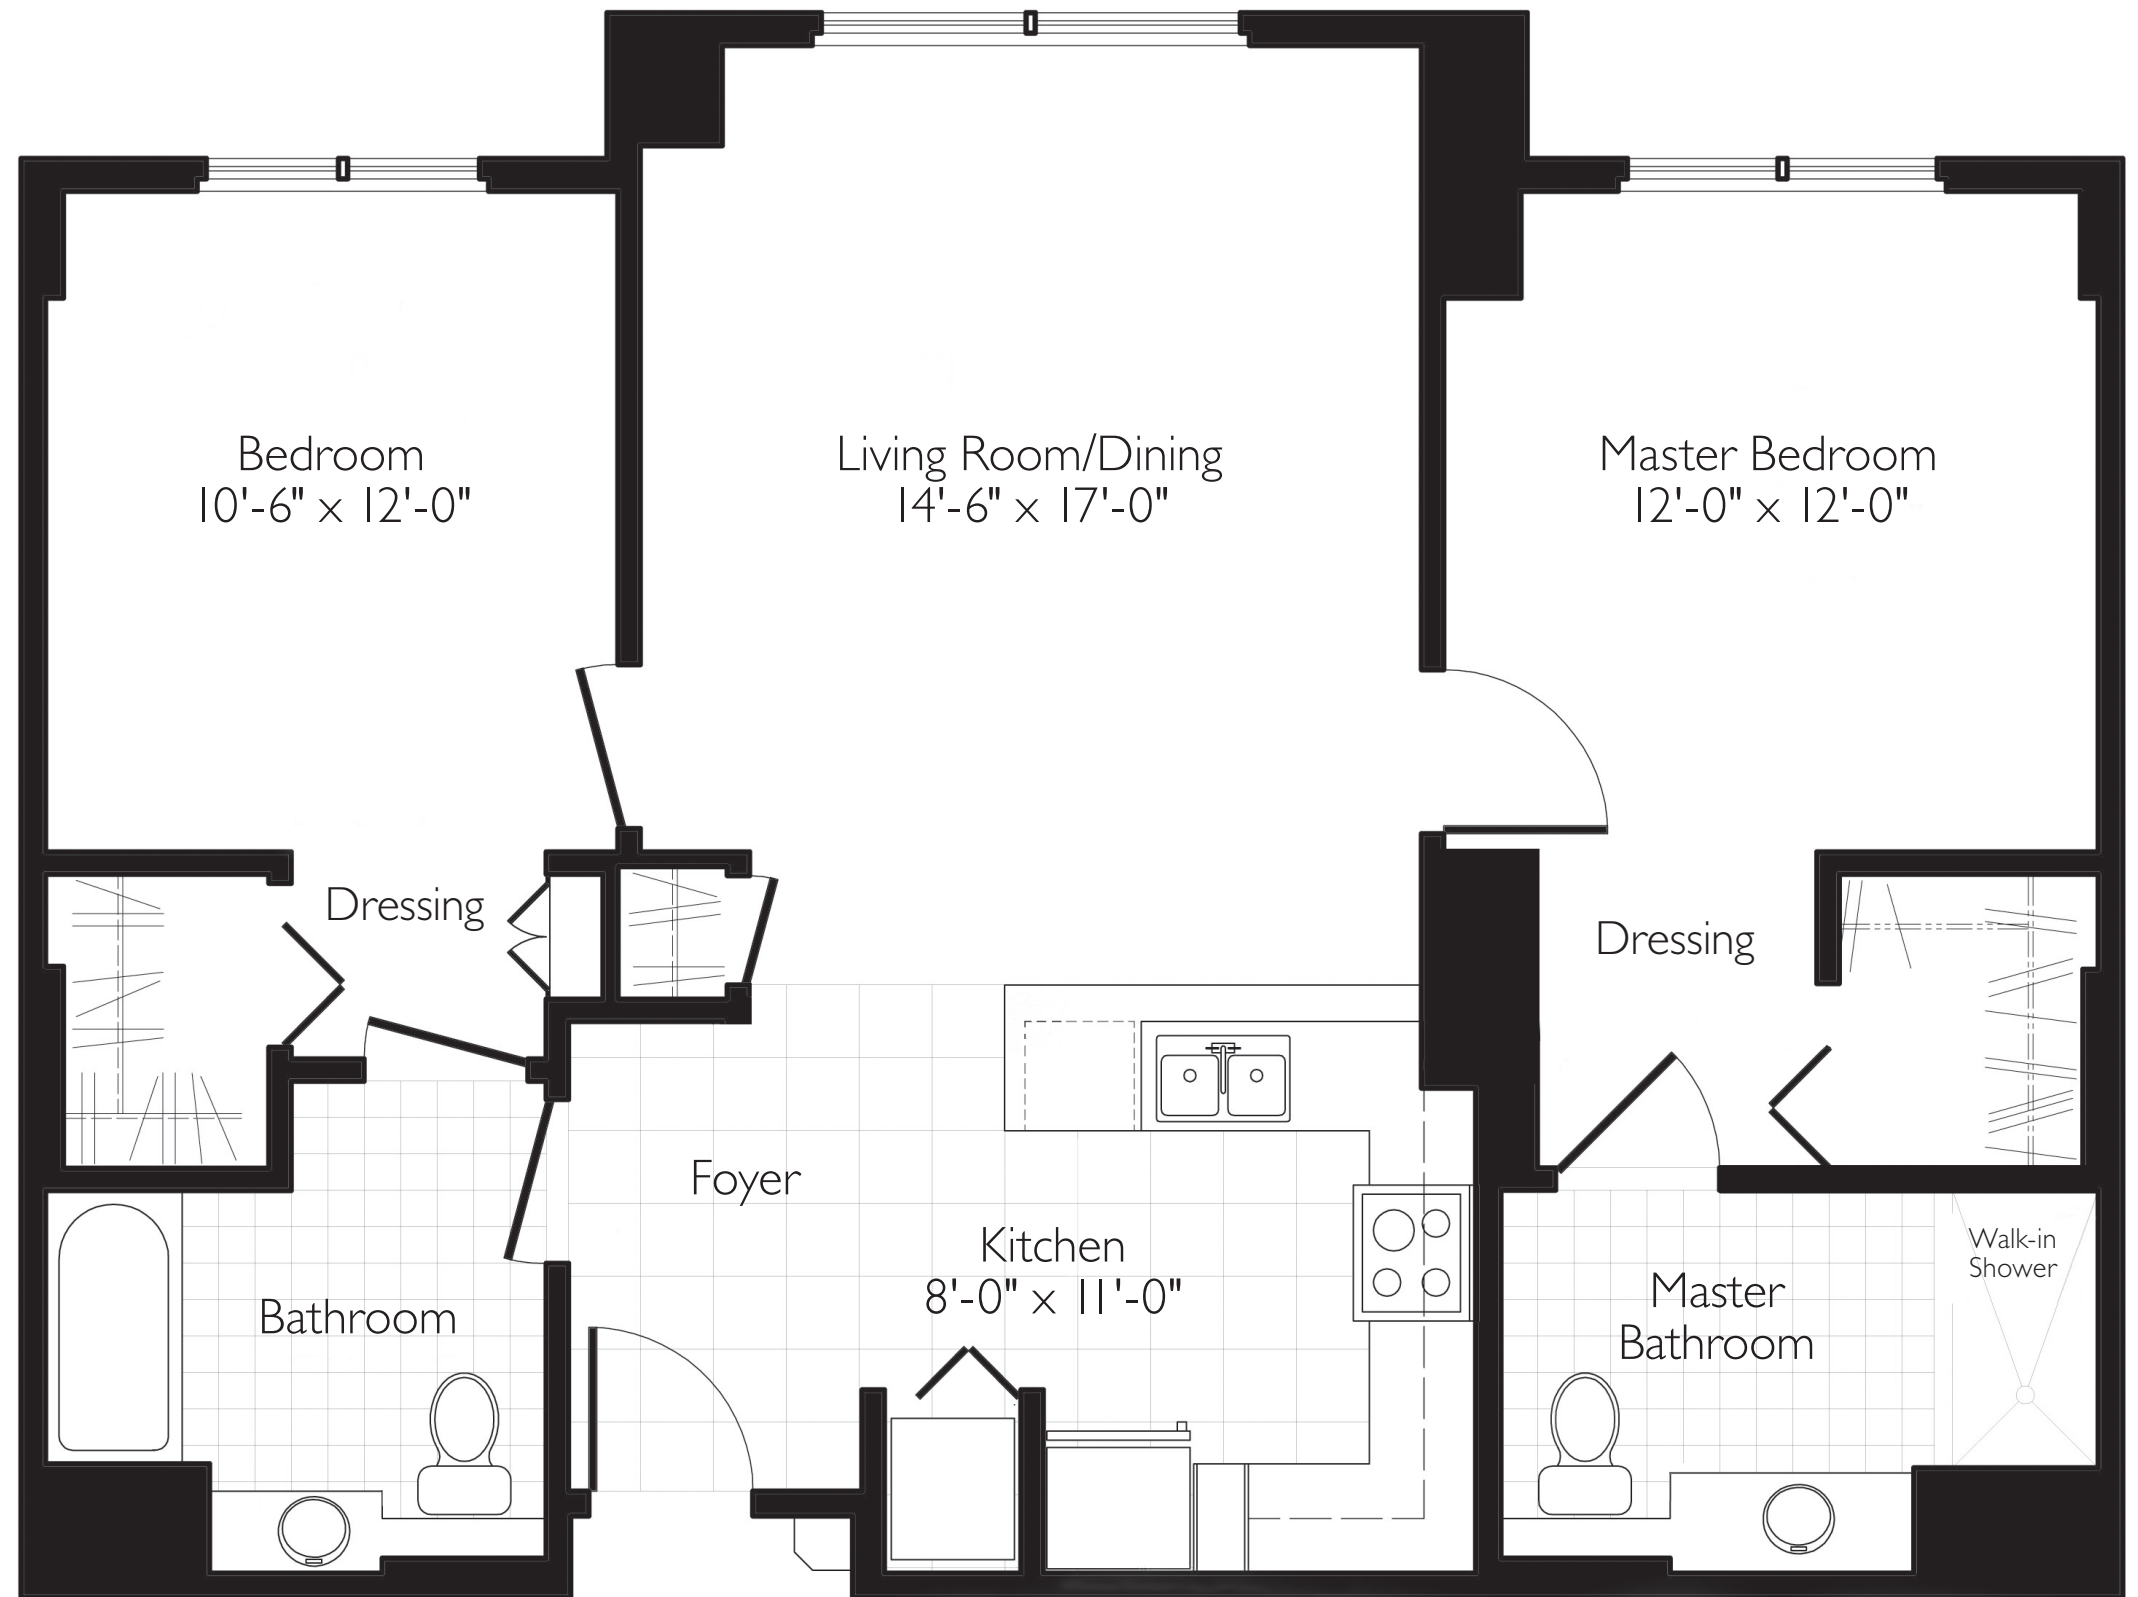

Cabott

949 SQ. FT.

Two Bedroom, Two Bathroom

Contract Option: _____

Entrance Fee _____

Monthly Service Fee _____

Notes:

Floor plan provided for planning purposes.
Actual floor plans may differ slightly. Prices subject to change.