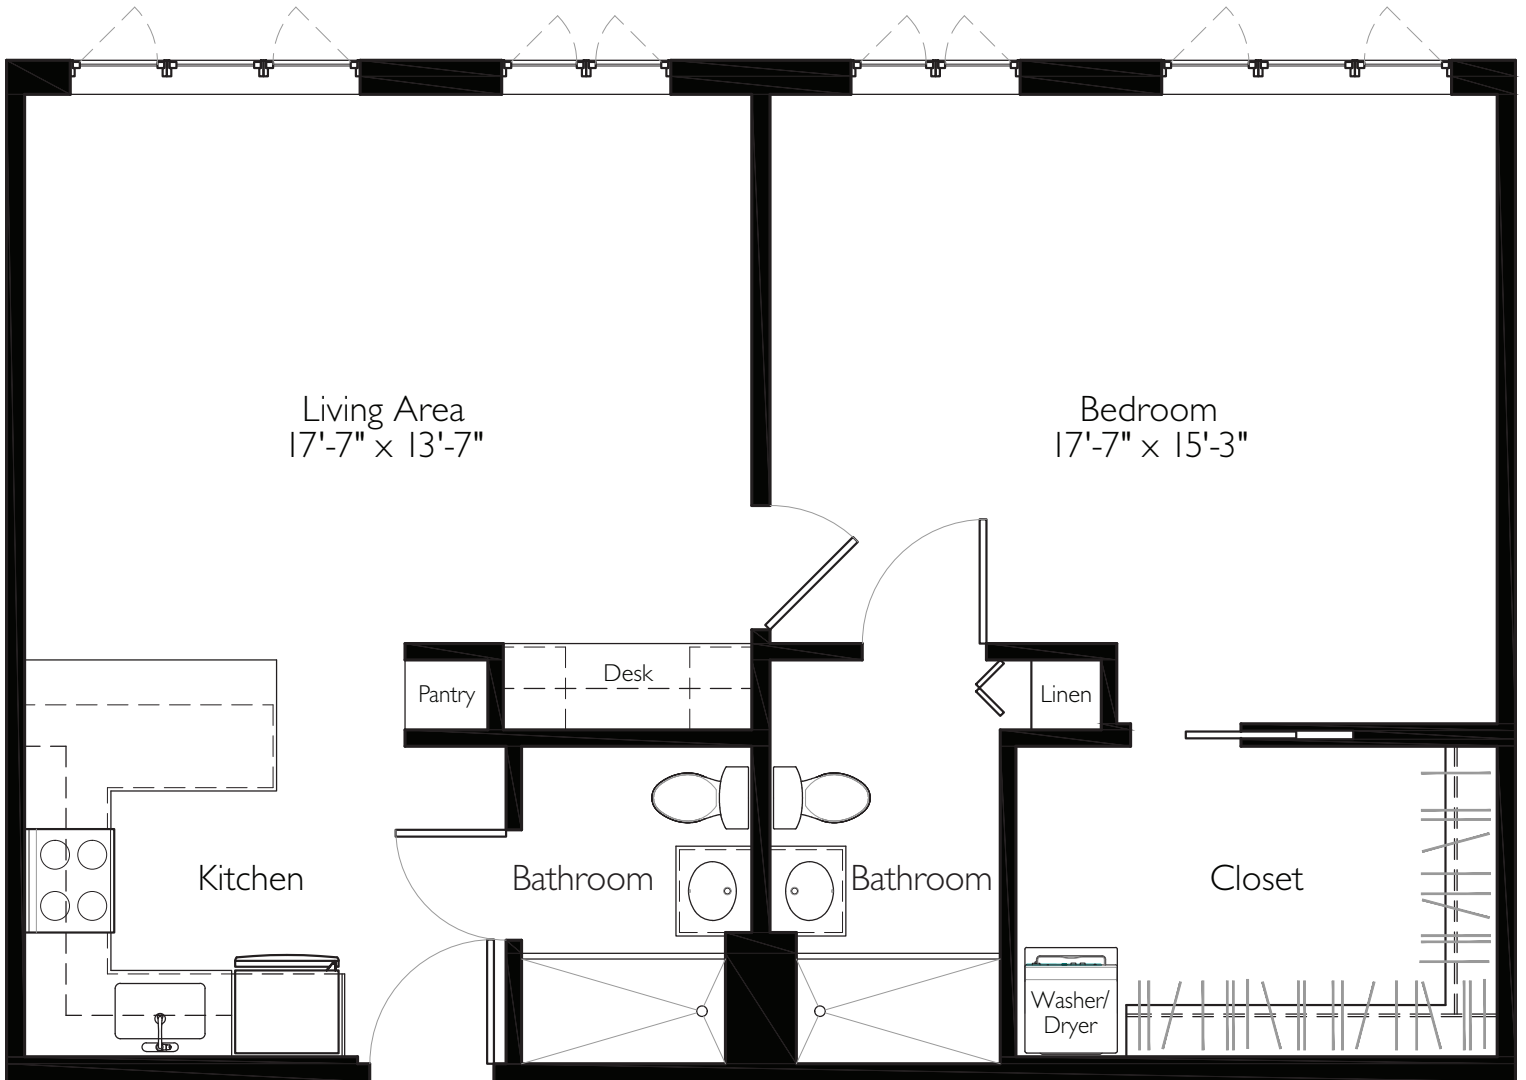

# Dearborn

830 SQ. FT.

One Bedroom, Two Bathroom

Contract Option \_\_\_\_\_ Entrance Fee \_\_\_\_\_ Monthly Service Fee \_\_\_\_\_

Floor plan provided for planning purposes.  
Actual floor plans may differ slightly. Prices subject to change.