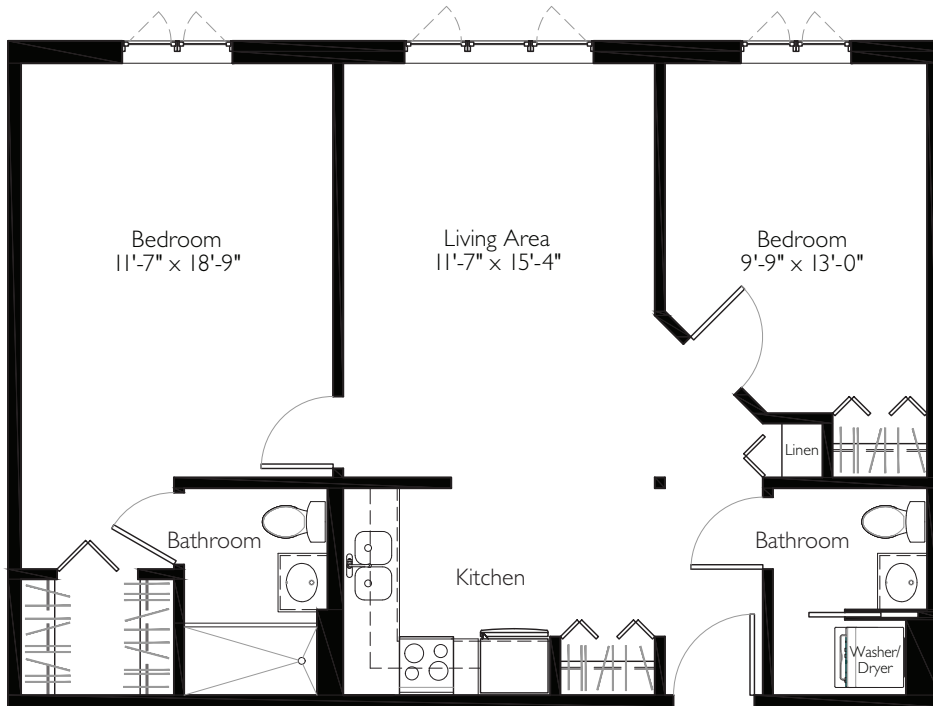

Talman

790 SQ. FT.

Two Bedroom Models

BRIDGEGATE

Contract Option _____ Entrance Fee _____ Monthly Service Fee _____

All floor plans are shown at 3/16"=1'0" scale.

Floor plan provided for planning purposes.

Actual floor plans may differ slightly.