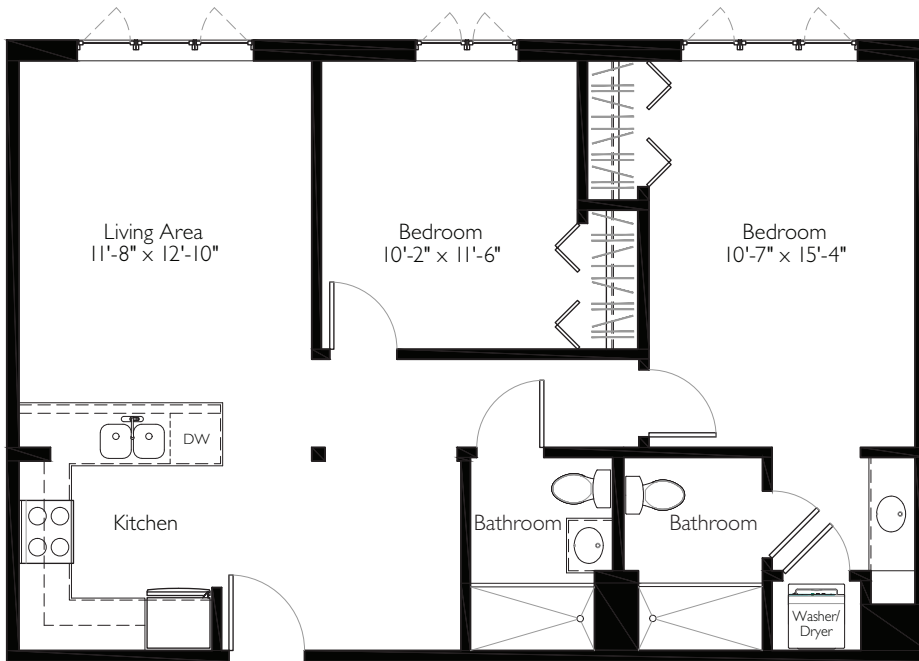

Talcott

830 SQ. FT.

Two Bedroom Models

BRIDGEGATE

Contract Option _____ Entrance Fee _____ Monthly Service Fee _____

All floor plans are shown at 3/16"=1'0" scale.

Floor plan provided for planning purposes.