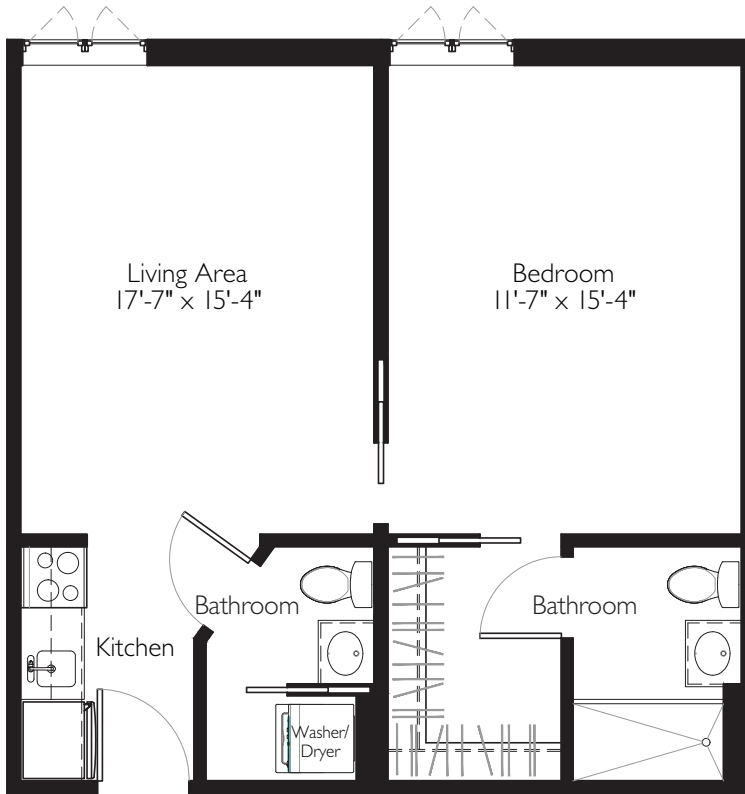

Orleans

550 SQ. FT.

One Bedroom Models

BRIDGEGATE

Contract Option _____ Entrance Fee _____ Monthly Service Fee _____

All floor plans are shown at 3/16"=1'0" scale.

Floor plan provided for planning purposes.