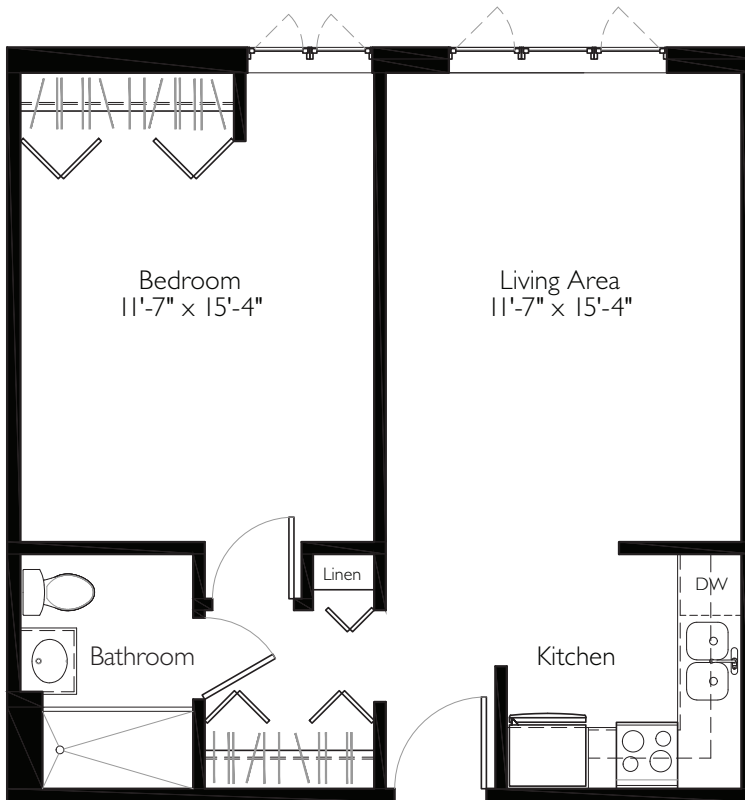

Ontario

555 SQ. FT.

One Bedroom Models

BRIDGEGATE

Contract Option _____ Entrance Fee _____ Monthly Service Fee _____

All floor plans are shown at 3/16" = 1'0" scale.

Floor plan provided for planning purposes.