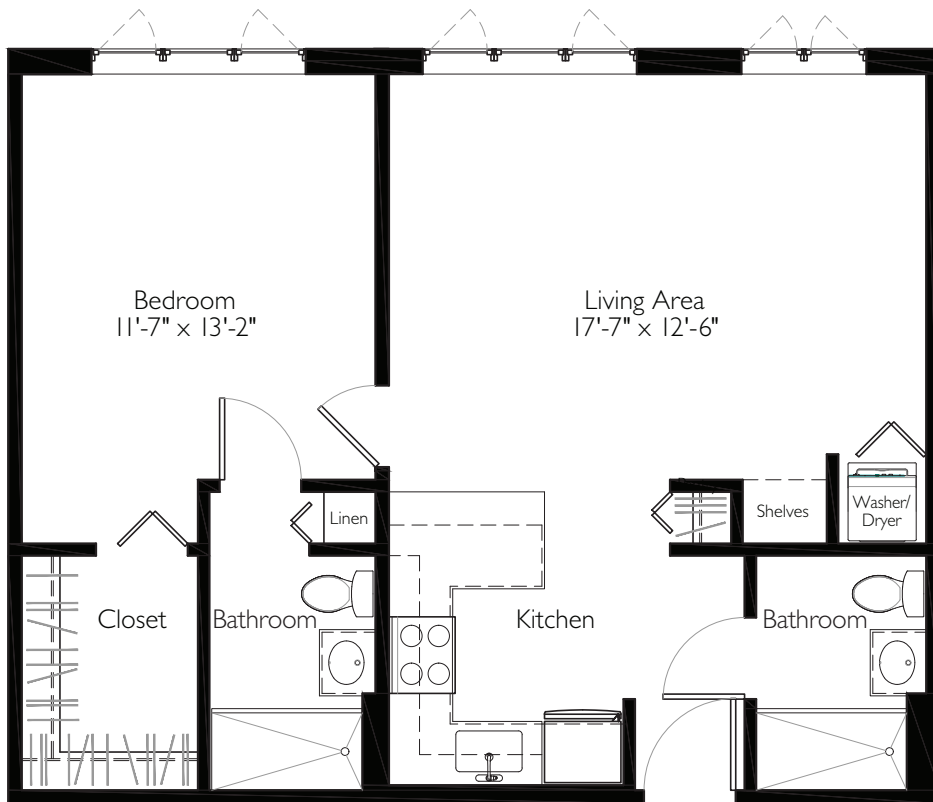

Olcott

693 SQ. FT.

One Bedroom Models

BRIDGEGATE

Contract Option _____ Entrance Fee _____ Monthly Service Fee _____

All floor plans are shown at 3/16"=1'0" scale.

Floor plan provided for planning purposes.

Actual floor plans may differ slightly.