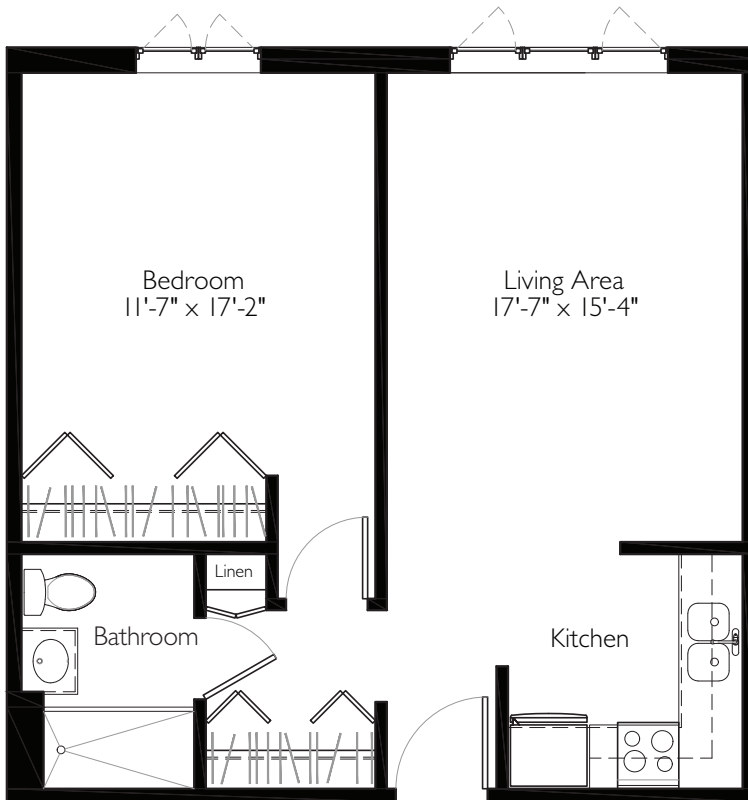

Ogden

555 SQ. FT.

One Bedroom Models

BRIDGEGATE

Contract Option _____ Entrance Fee _____ Monthly Service Fee _____

All floor plans are shown at 3/16"=1'0" scale.

Floor plan provided for planning purposes.

Actual floor plans may differ slightly.