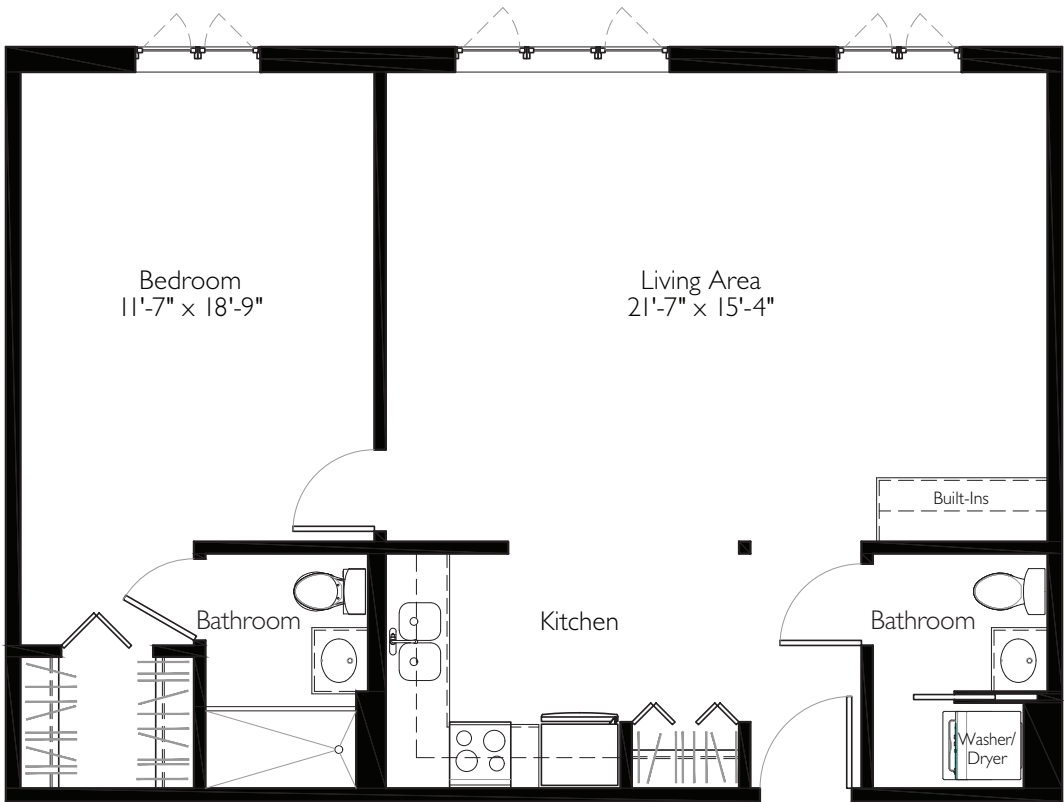

Essex

790 SQ. FT.

One Bedroom Models

BRIDGEGATE

Contract Option _____ Entrance Fee _____ Monthly Service Fee _____

All floor plans are shown at 3/16"=1'0" scale.

Floor plan provided for planning purposes.

Actual floor plans may differ slightly.