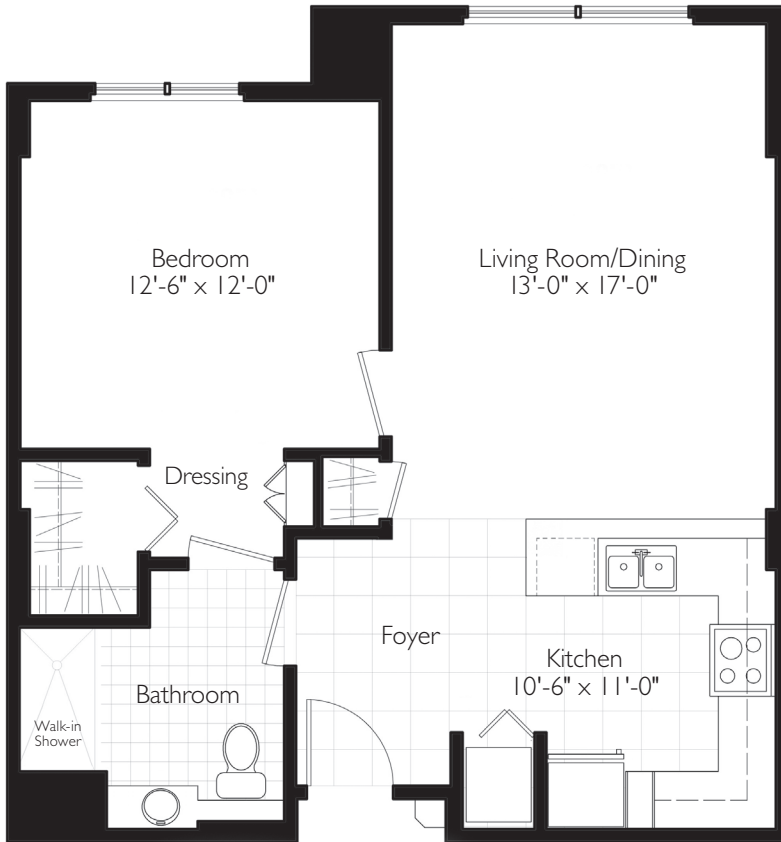

Drake

675 SQ. FT.

One Bedroom Models

BRIDGEWATER PLACE

Contract Option _____ Entrance Fee _____ Monthly Service Fee _____

All floor plans are shown at 9/64"=1'0" scale.

Floor plan provided for planning purposes.

Actual floor plans may differ slightly.

Friendship Village

SCHAUMBURG

A Friendship Senior Options Community