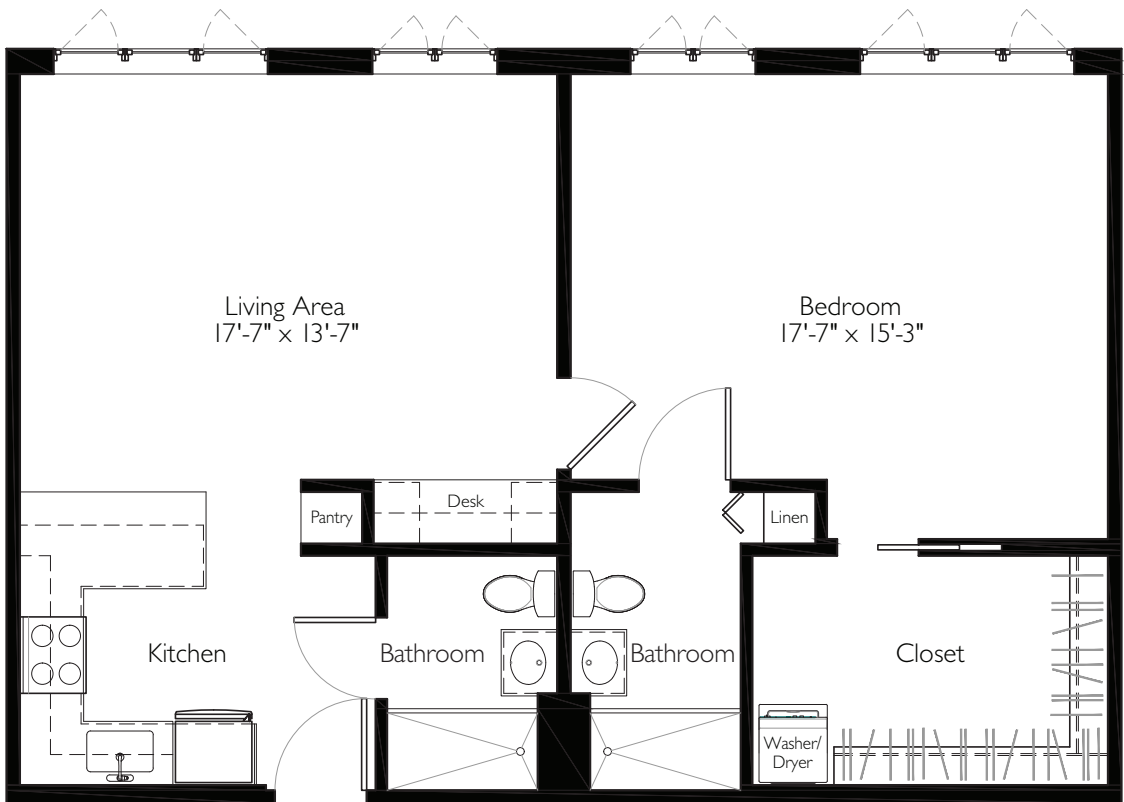

Dearborn

830 SQ. FT.

One Bedroom Models

BRIDGEGATE

Contract Option _____ Entrance Fee _____ Monthly Service Fee _____

All floor plans are shown at 3/16" = 1'0" scale.

Floor plan provided for planning purposes.

Actual floor plans may differ slightly.

Friendship Village

SCHAUMBURG

A Friendship Senior Options Community