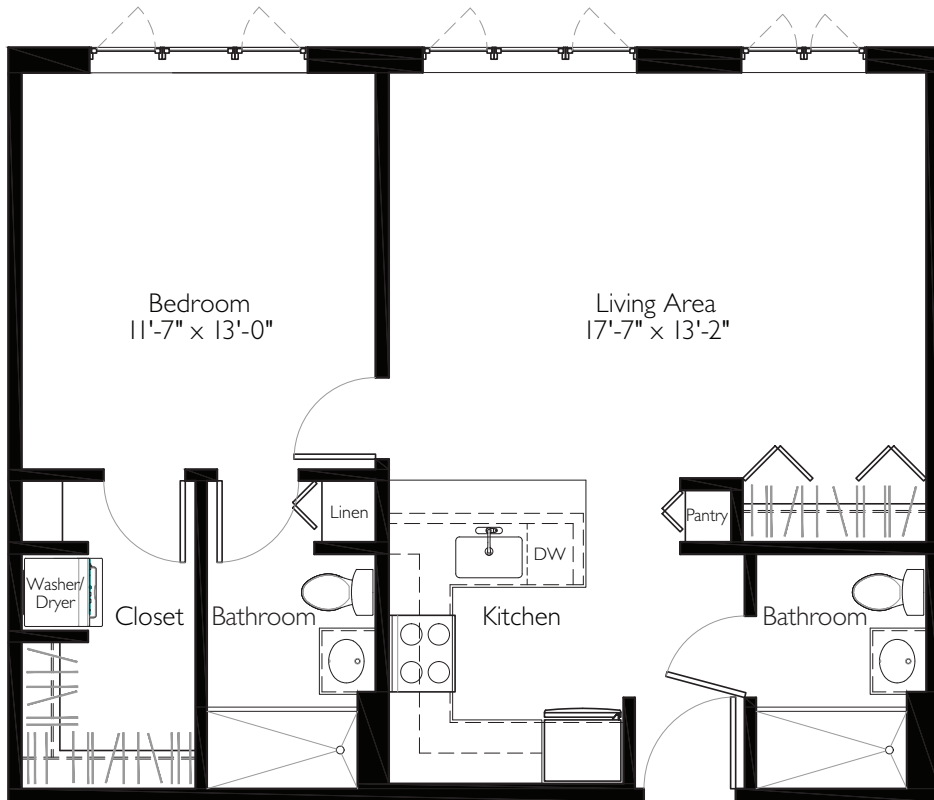

Calhoun

693 SQ. FT.

One Bedroom Models

BRIDGEGATE

Contract Option _____ Entrance Fee _____ Monthly Service Fee _____

All floor plans are shown at 3/16" = 1'0" scale.

Floor plan provided for planning purposes.

Actual floor plans may differ slightly.

Friendship Village

SCHAUMBURG

A Friendship Senior Options Community