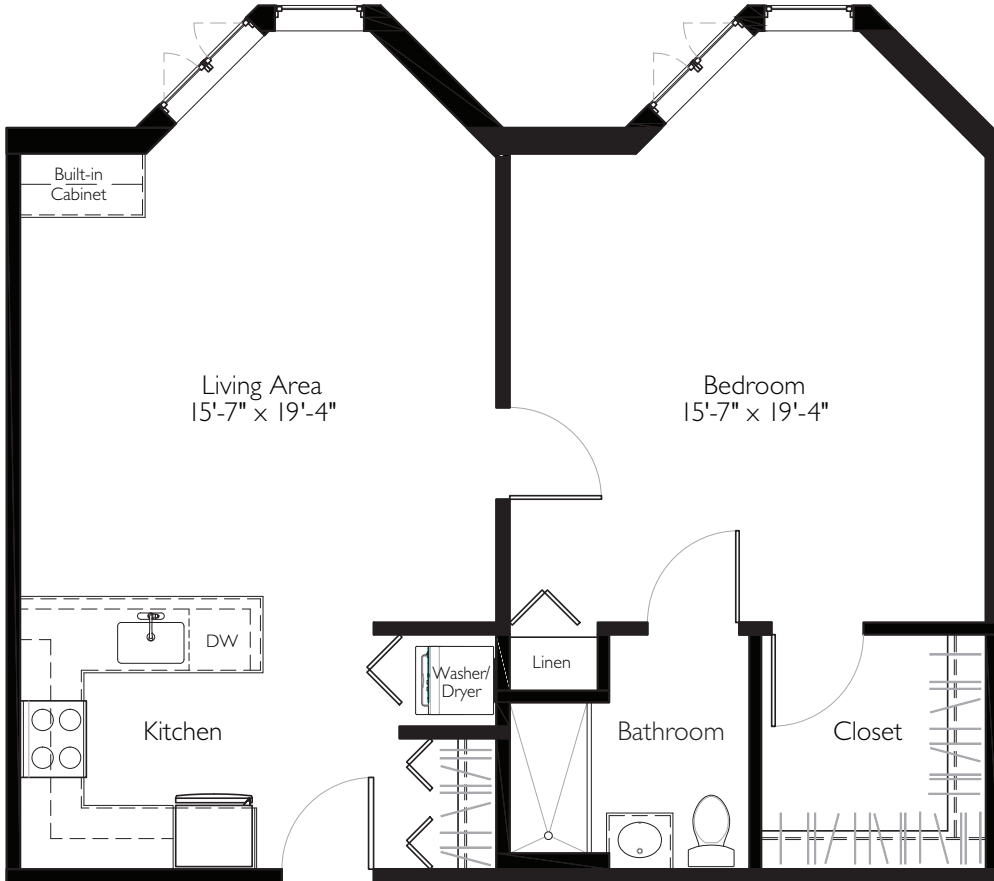

# Baldwin

830 SQ. FT.

One Bedroom Models

BRIDGEGATE

Contract Option \_\_\_\_\_ Entrance Fee \_\_\_\_\_ Monthly Service Fee \_\_\_\_\_

All floor plans are shown at 3/16"=1'0" scale.

Floor plan provided for planning purposes.

Actual floor plans may differ slightly.

  
**Friendship Village**

SCHAUMBURG

A Friendship Senior Options Community