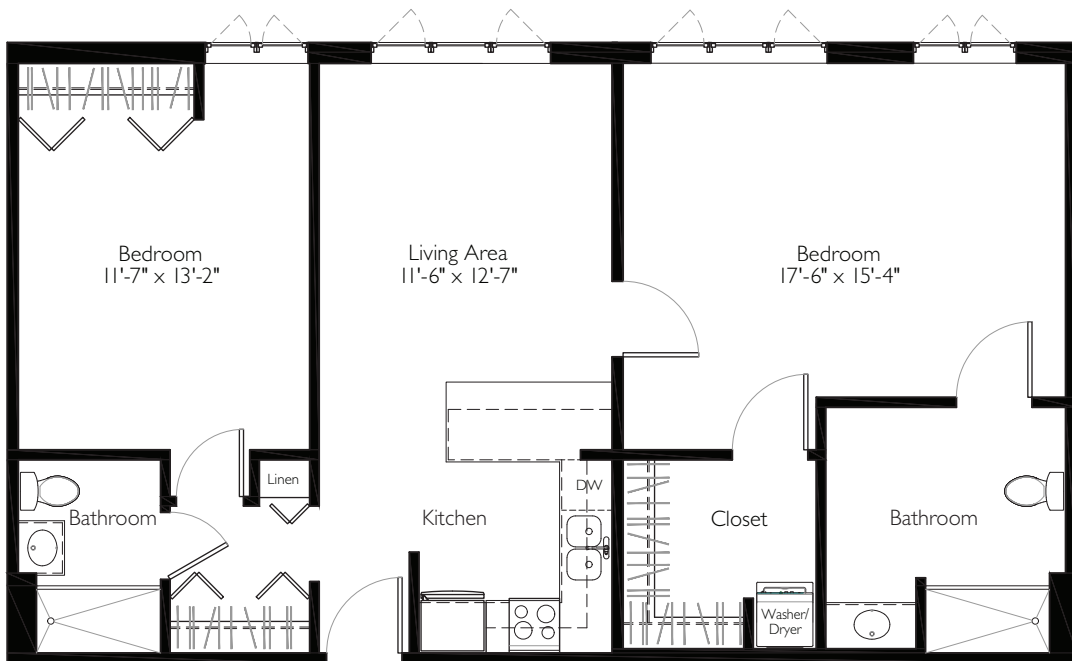

Torrence

973 SQ. FT.

Two Bedroom Models

BRIDGEGATE

Contract Option _____ Entrance Fee _____ Monthly Service Fee _____

All floor plans are shown at 3/16"=1'0" scale.

Floor plan provided for planning purposes.

Actual floor plans may differ slightly.

Friendship Village

SCHAUMBURG

A Friendship Senior Options Community