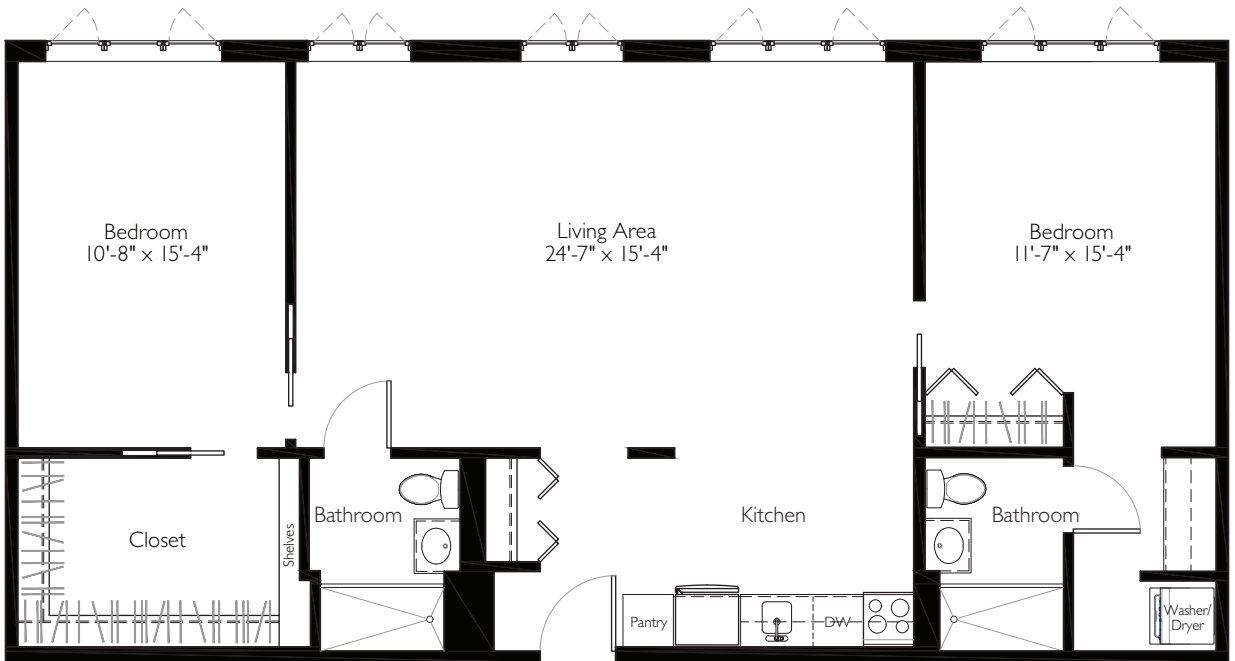

# Tilden

1225 SQ. FT.

Two Bedroom Models

BRIDGEGATE

Contract Option \_\_\_\_\_ Entrance Fee \_\_\_\_\_ Monthly Service Fee \_\_\_\_\_

All floor plans are shown at 3/16" = 1'0" scale.

Floor plan provided for planning purposes.

Actual floor plans may differ slightly.

  
**Friendship Village**

SCHAUMBURG

A Friendship Senior Options Community