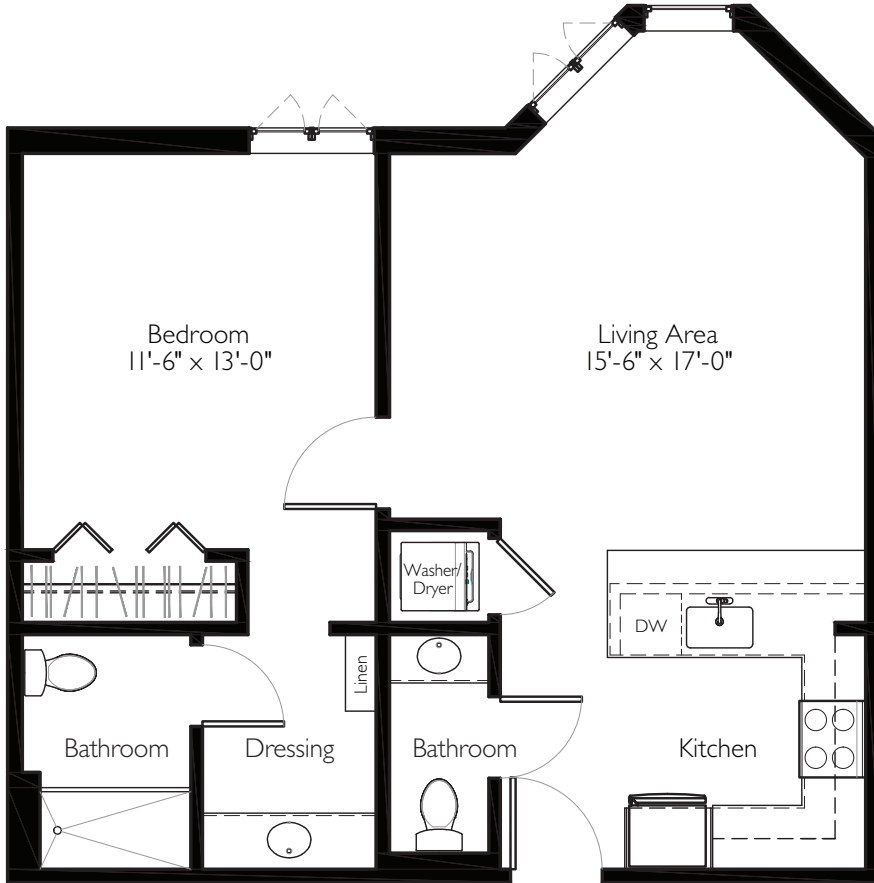

# Aster

690 SQ. FT.

One Bedroom Models

BRIDGEGATE

Contract Option \_\_\_\_\_ Entrance Fee \_\_\_\_\_ Monthly Service Fee \_\_\_\_\_

All floor plans are shown at 3/16" = 1'0" scale.

Floor plan provided for planning purposes.  
Actual floor plans may differ slightly.