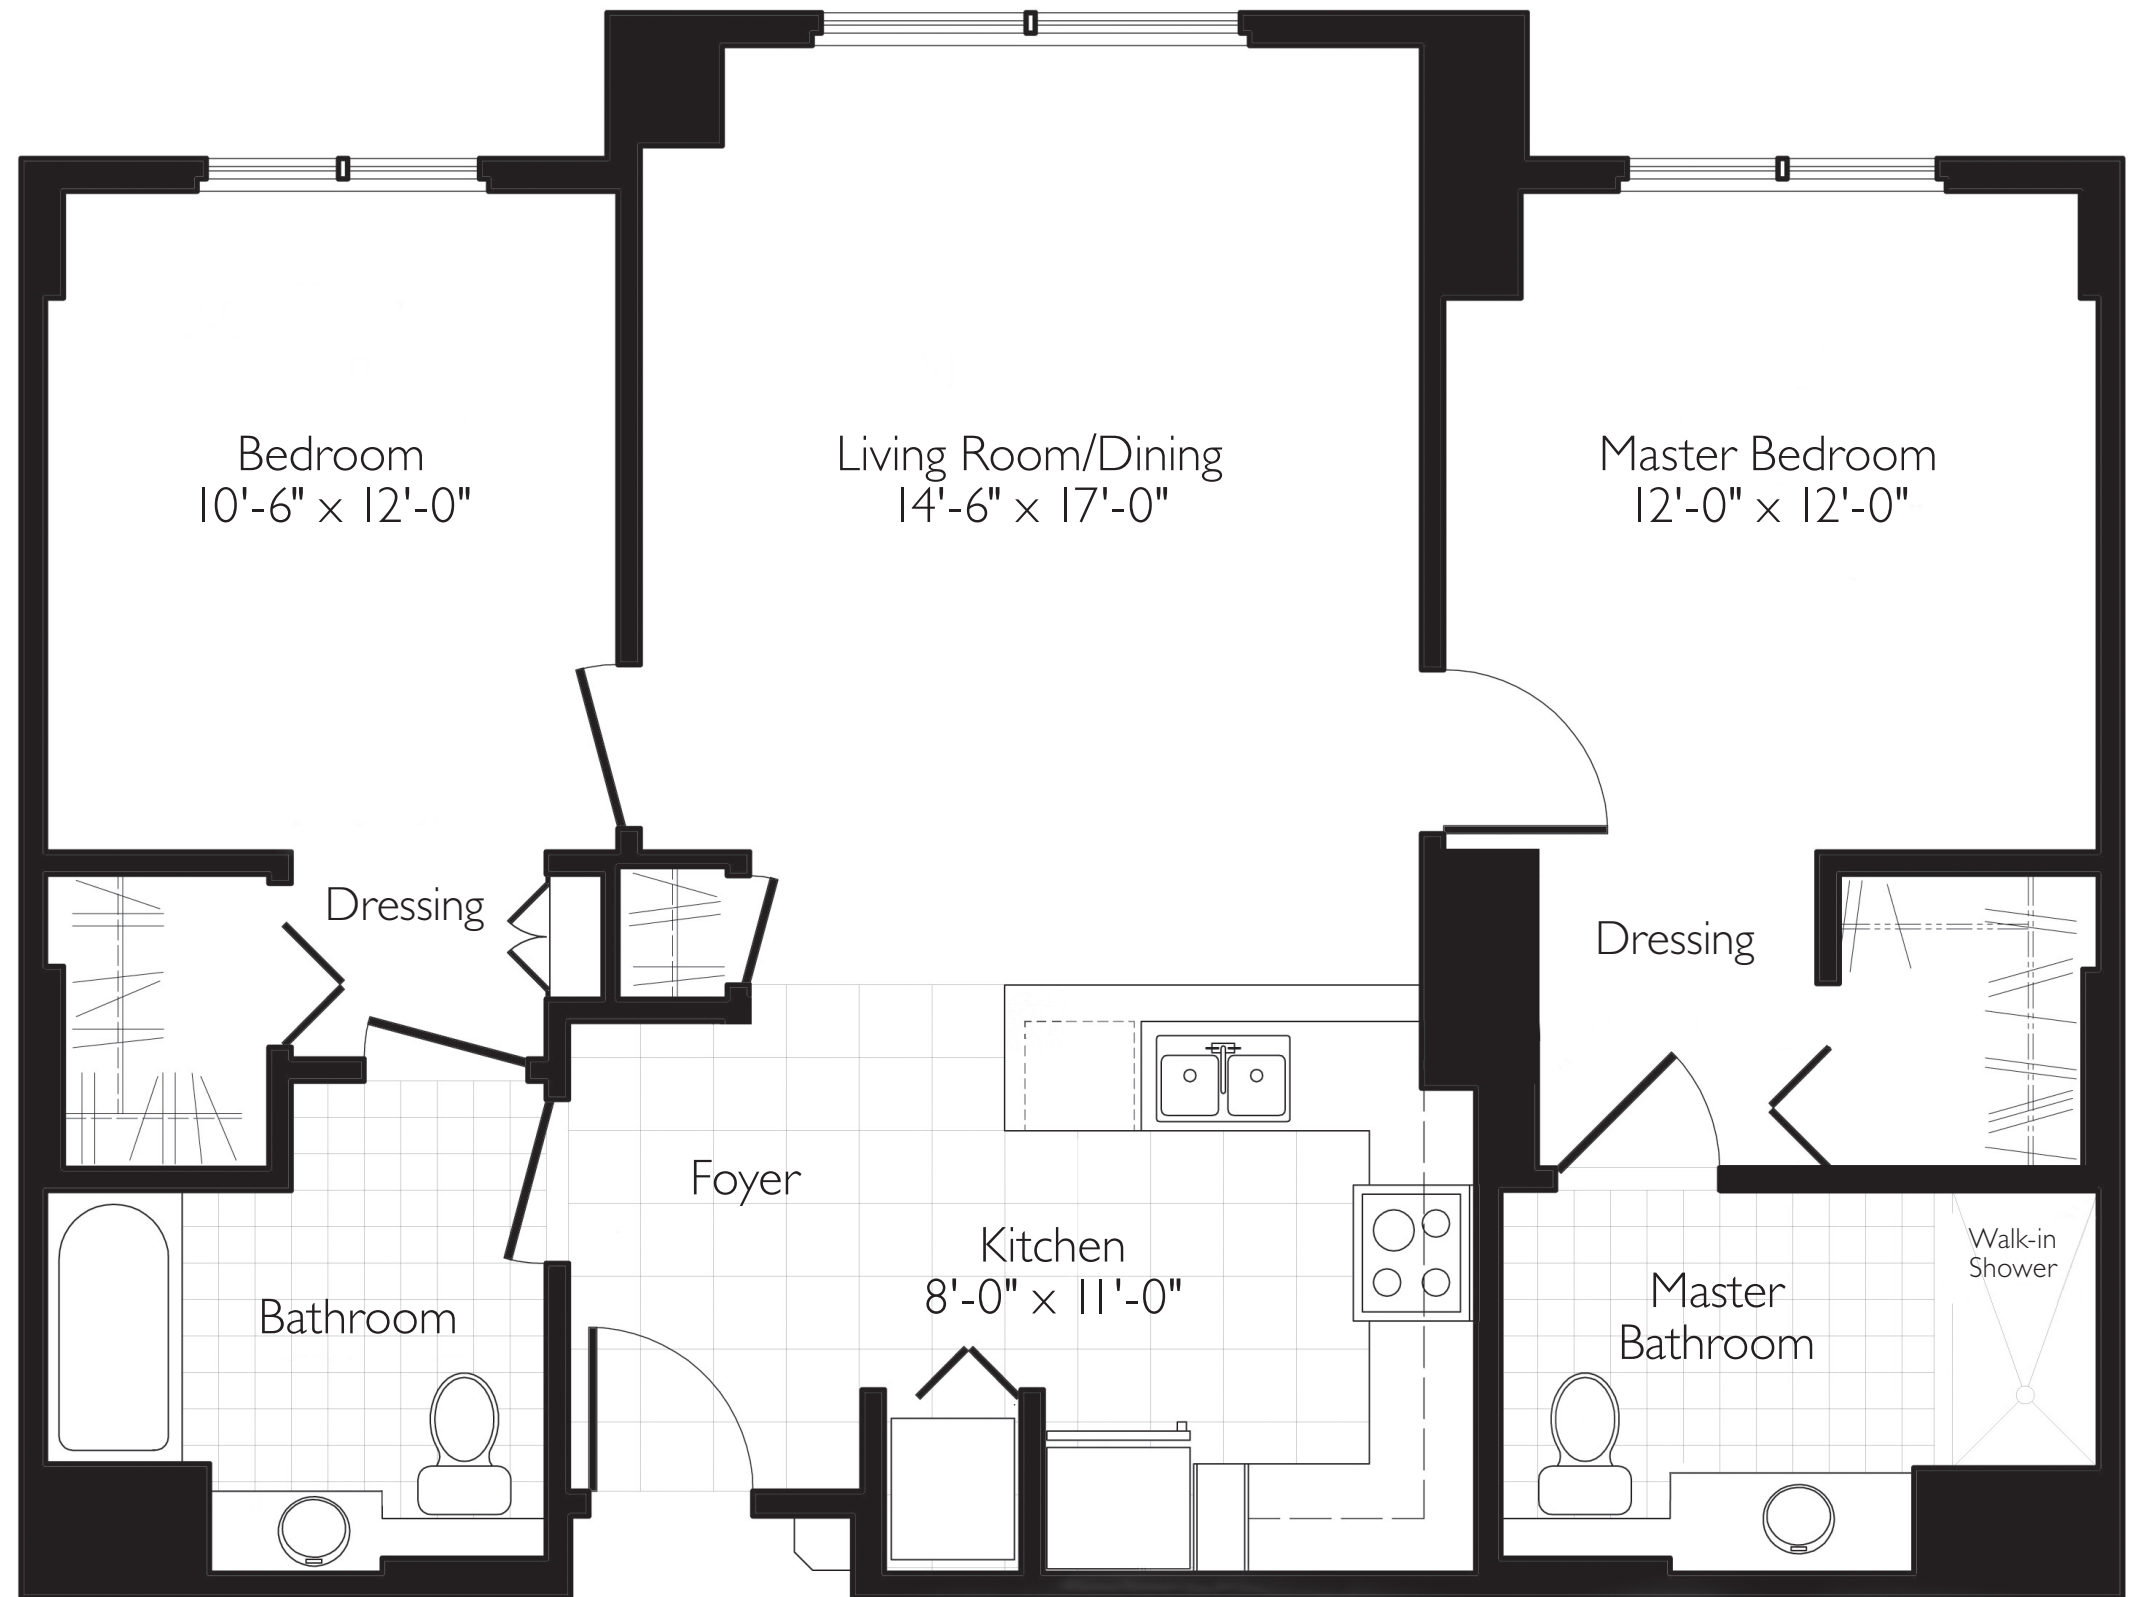

# Cabott

949 SQ. FT.

Two Bedroom, Two Bathroom

Contract Option: \_\_\_\_\_

Entrance Fee \_\_\_\_\_

Monthly Service Fee \_\_\_\_\_

Notes:

Floor plan provided for planning purposes.  
Actual floor plans may differ slightly. Prices subject to change.