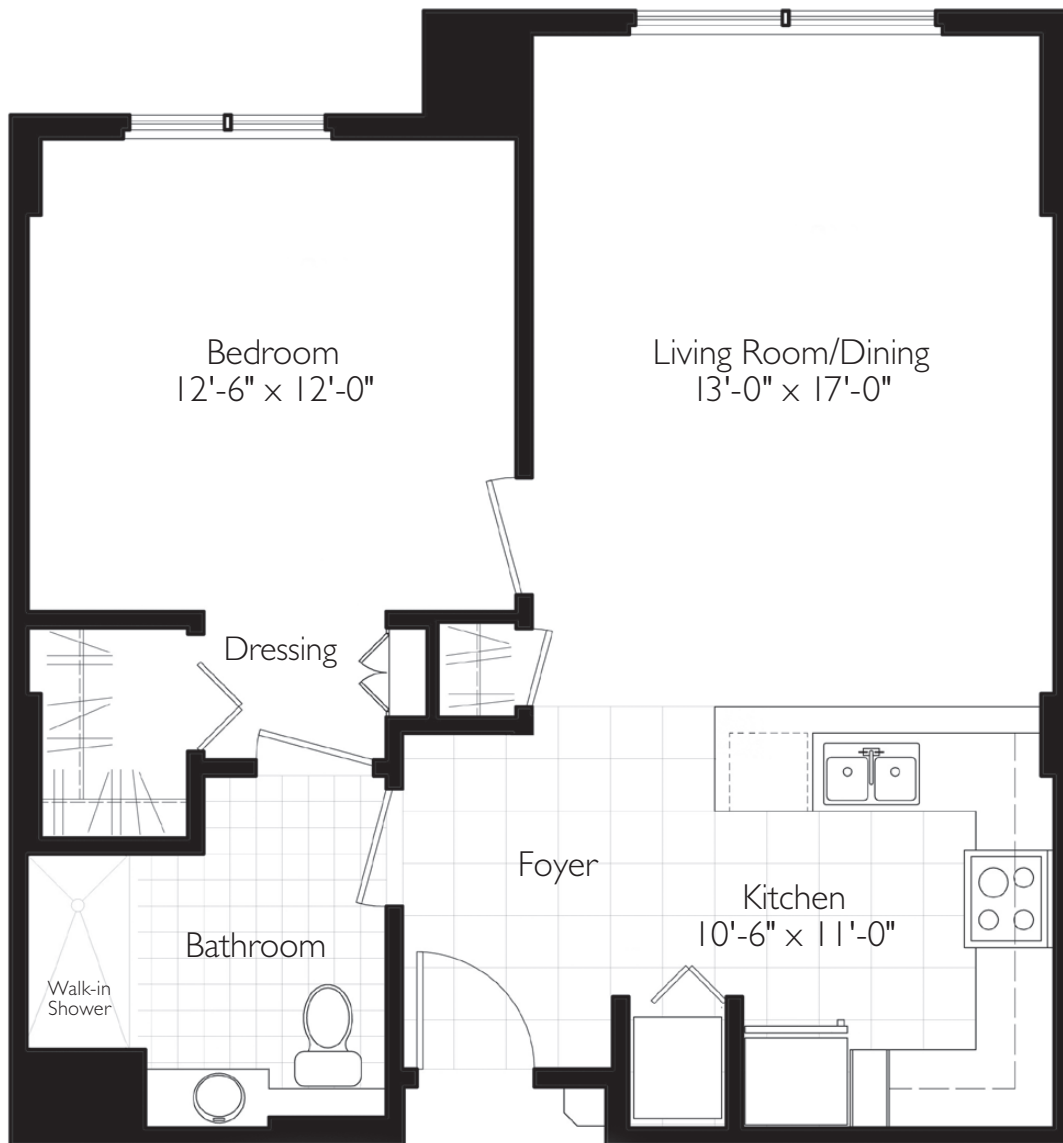

Drake

675 SQ. FT.

One Bedroom, One Bathroom

Contract Option _____ Entrance Fee _____ Monthly Service Fee _____

Floor plan provided for planning purposes.
Actual floor plans may differ slightly. Prices subject to change.