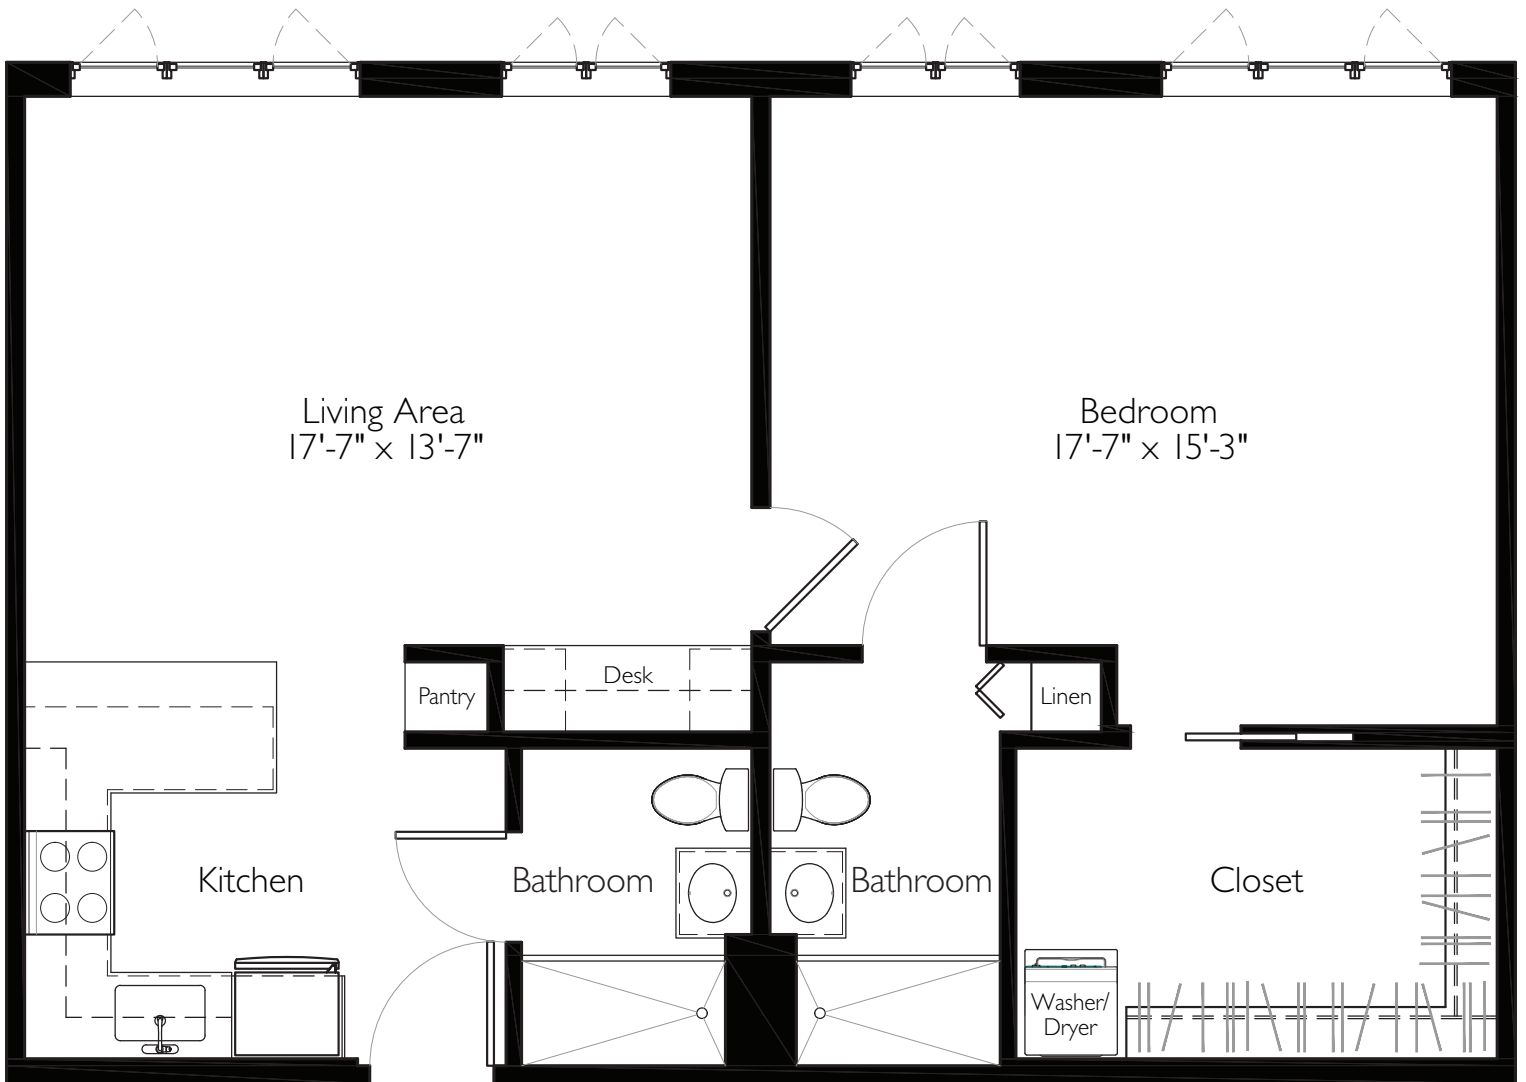

Dearborn

830 SQ. FT.

One Bedroom, Two Bathroom

Contract Option _____ Entrance Fee _____ Monthly Service Fee _____

Floor plan provided for planning purposes.
Actual floor plans may differ slightly. Prices subject to change.