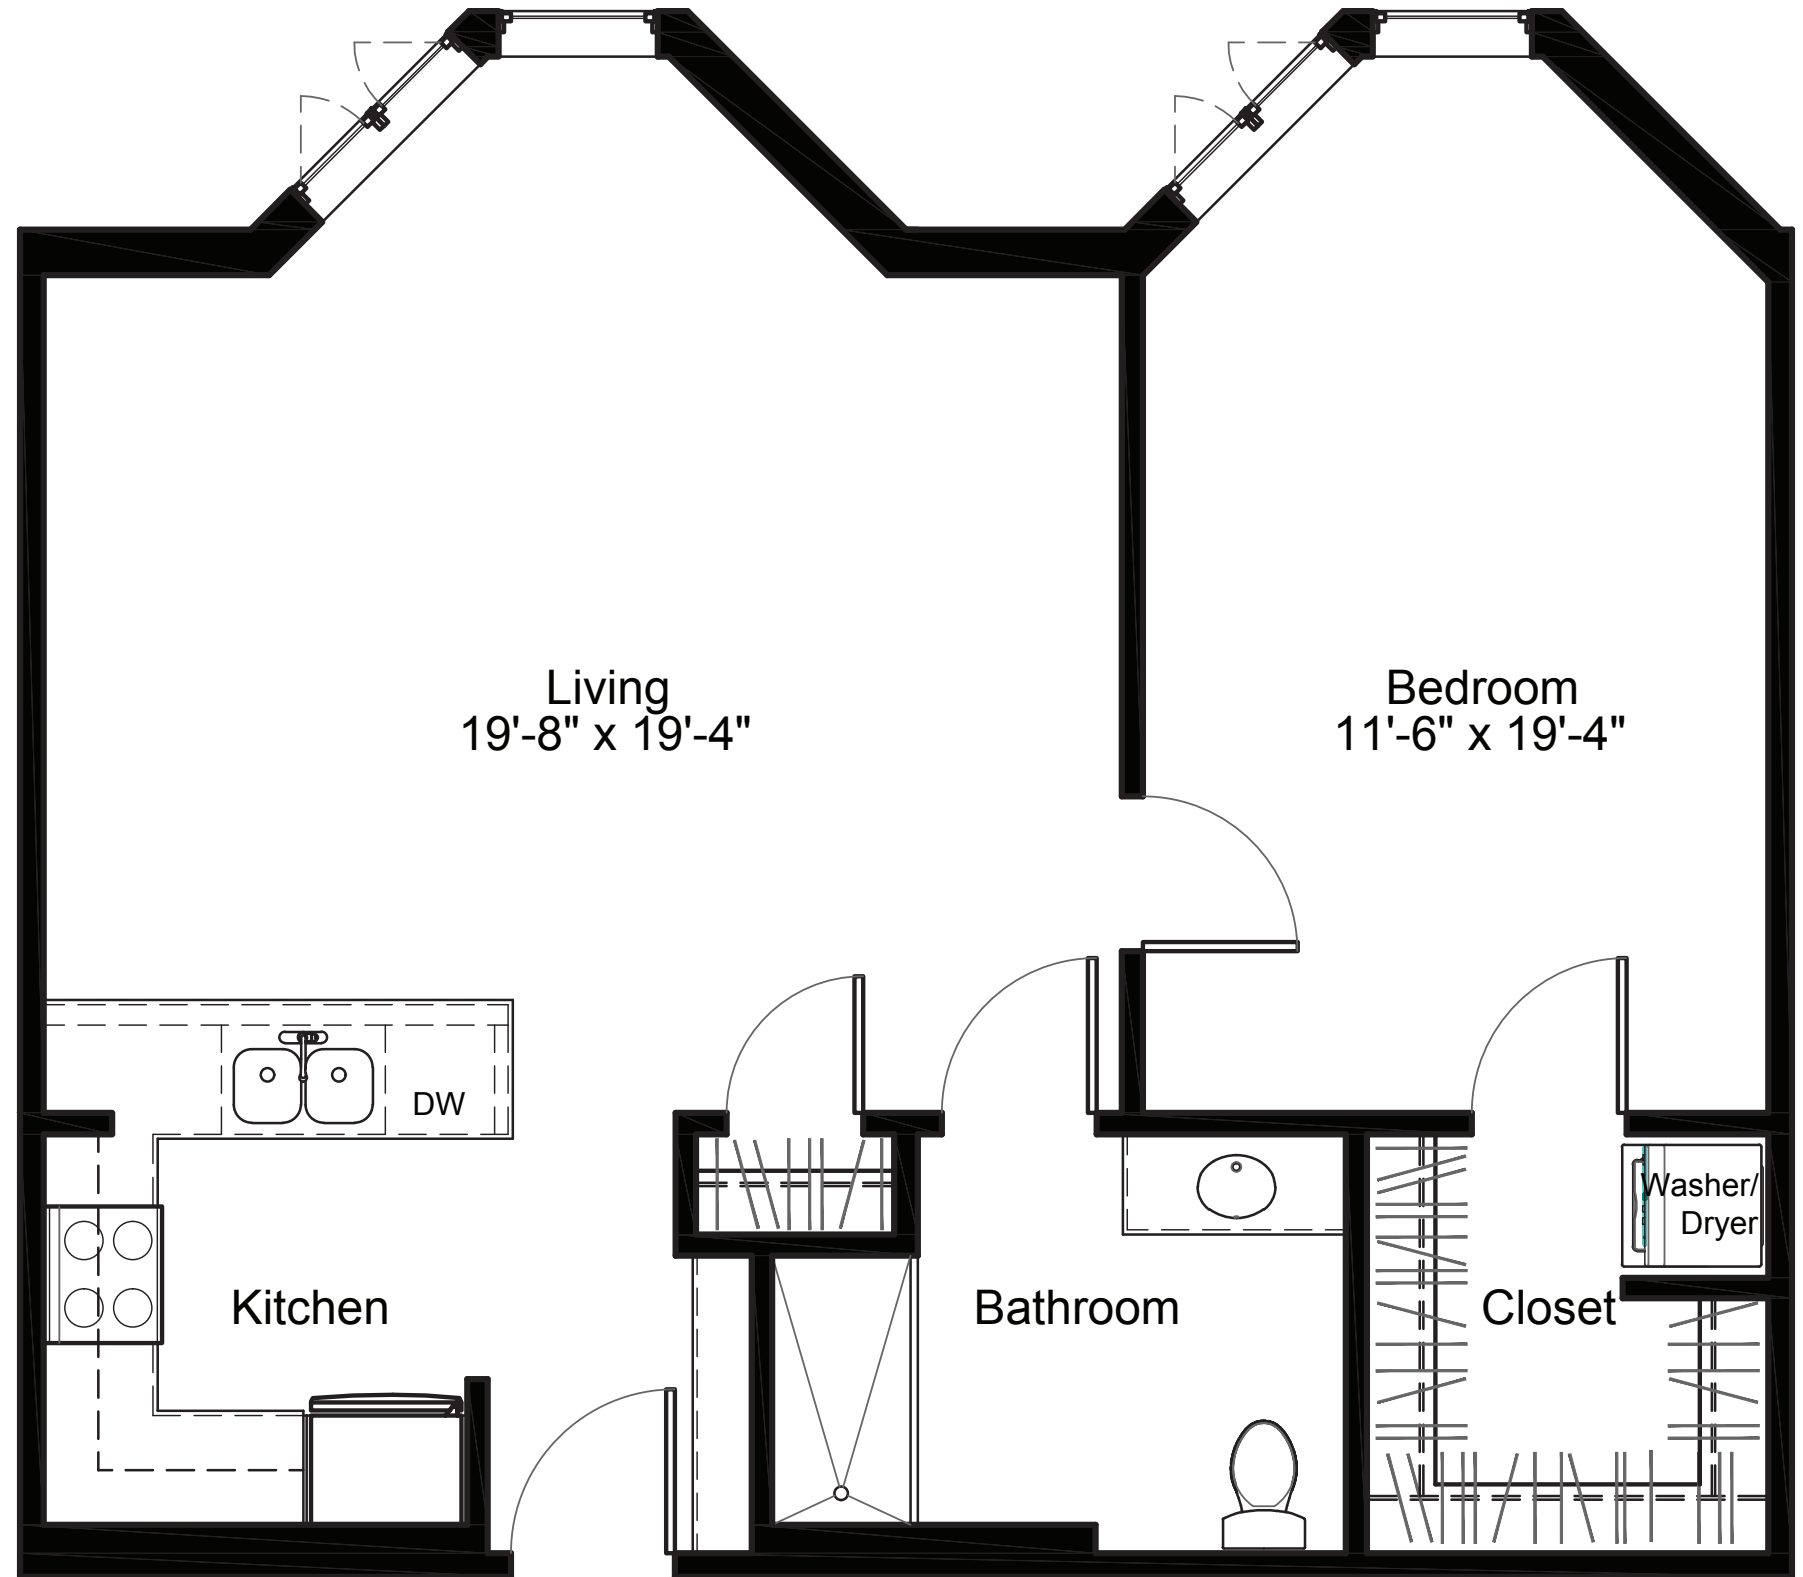

# Orchard

797 SQ. FT.

One Bedroom, One Bathroom

Contract Option: \_\_\_\_\_

Entrance Fee \_\_\_\_\_

Monthly Service Fee \_\_\_\_\_

Notes:

Floor plan provided for planning purposes.  
Actual floor plans may differ slightly. Prices subject to change.