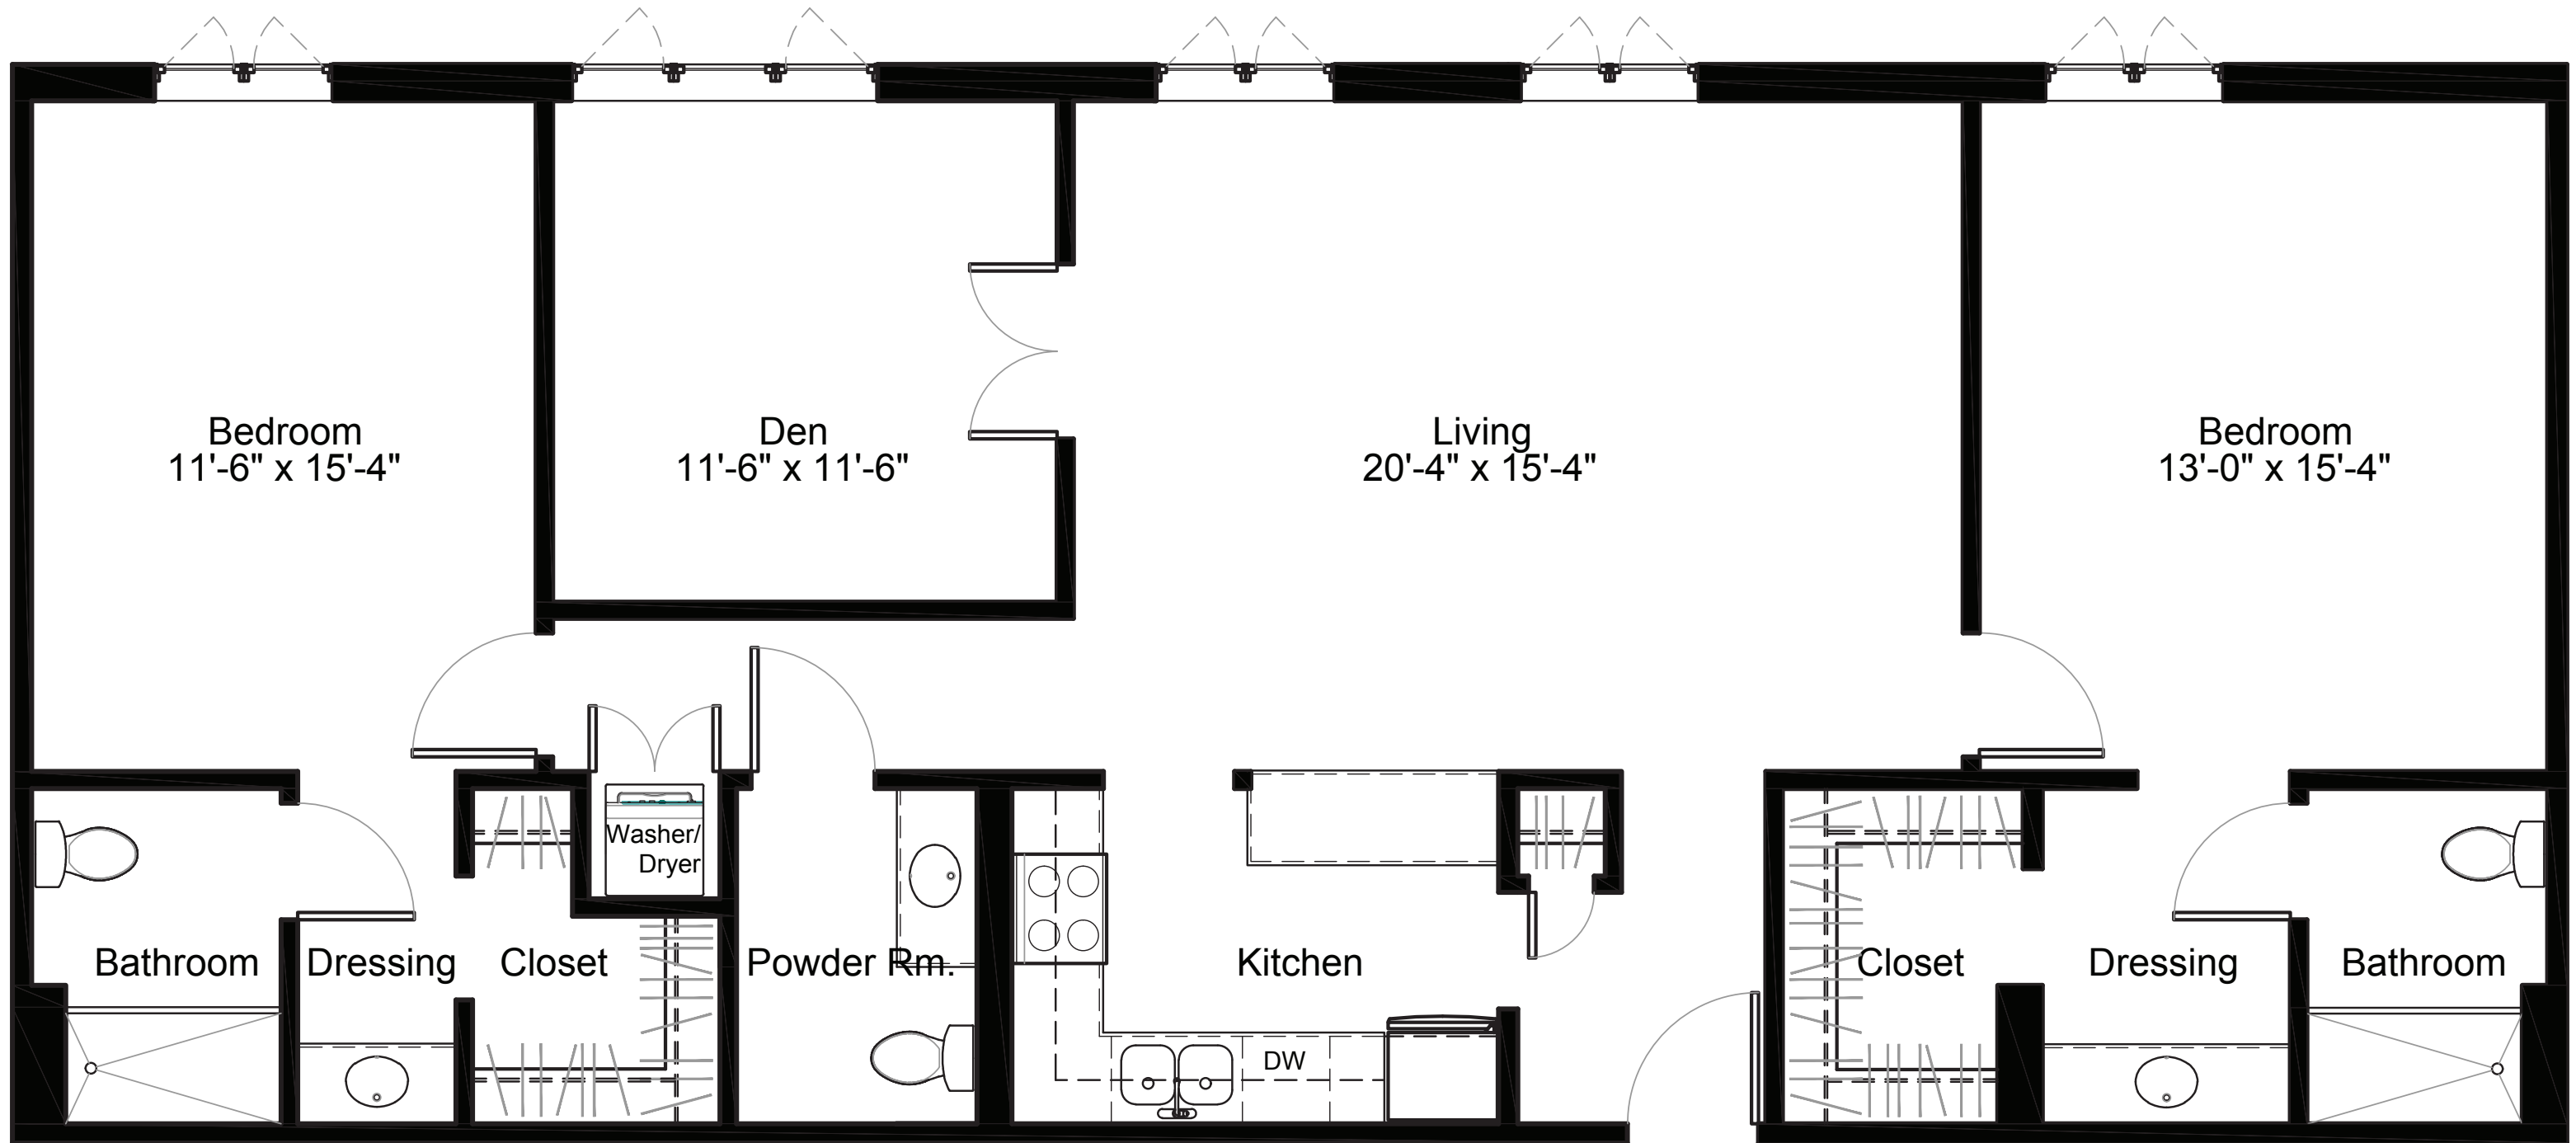

Denham

1347 SQ. FT.

Two Bedroom, Two and a Half Bathroom, Den

Contract Option _____ Entrance Fee _____ Monthly Service Fee _____

Notes:

Floor plan provided for planning purposes.
Actual floor plans may differ slightly. Prices subject to change.