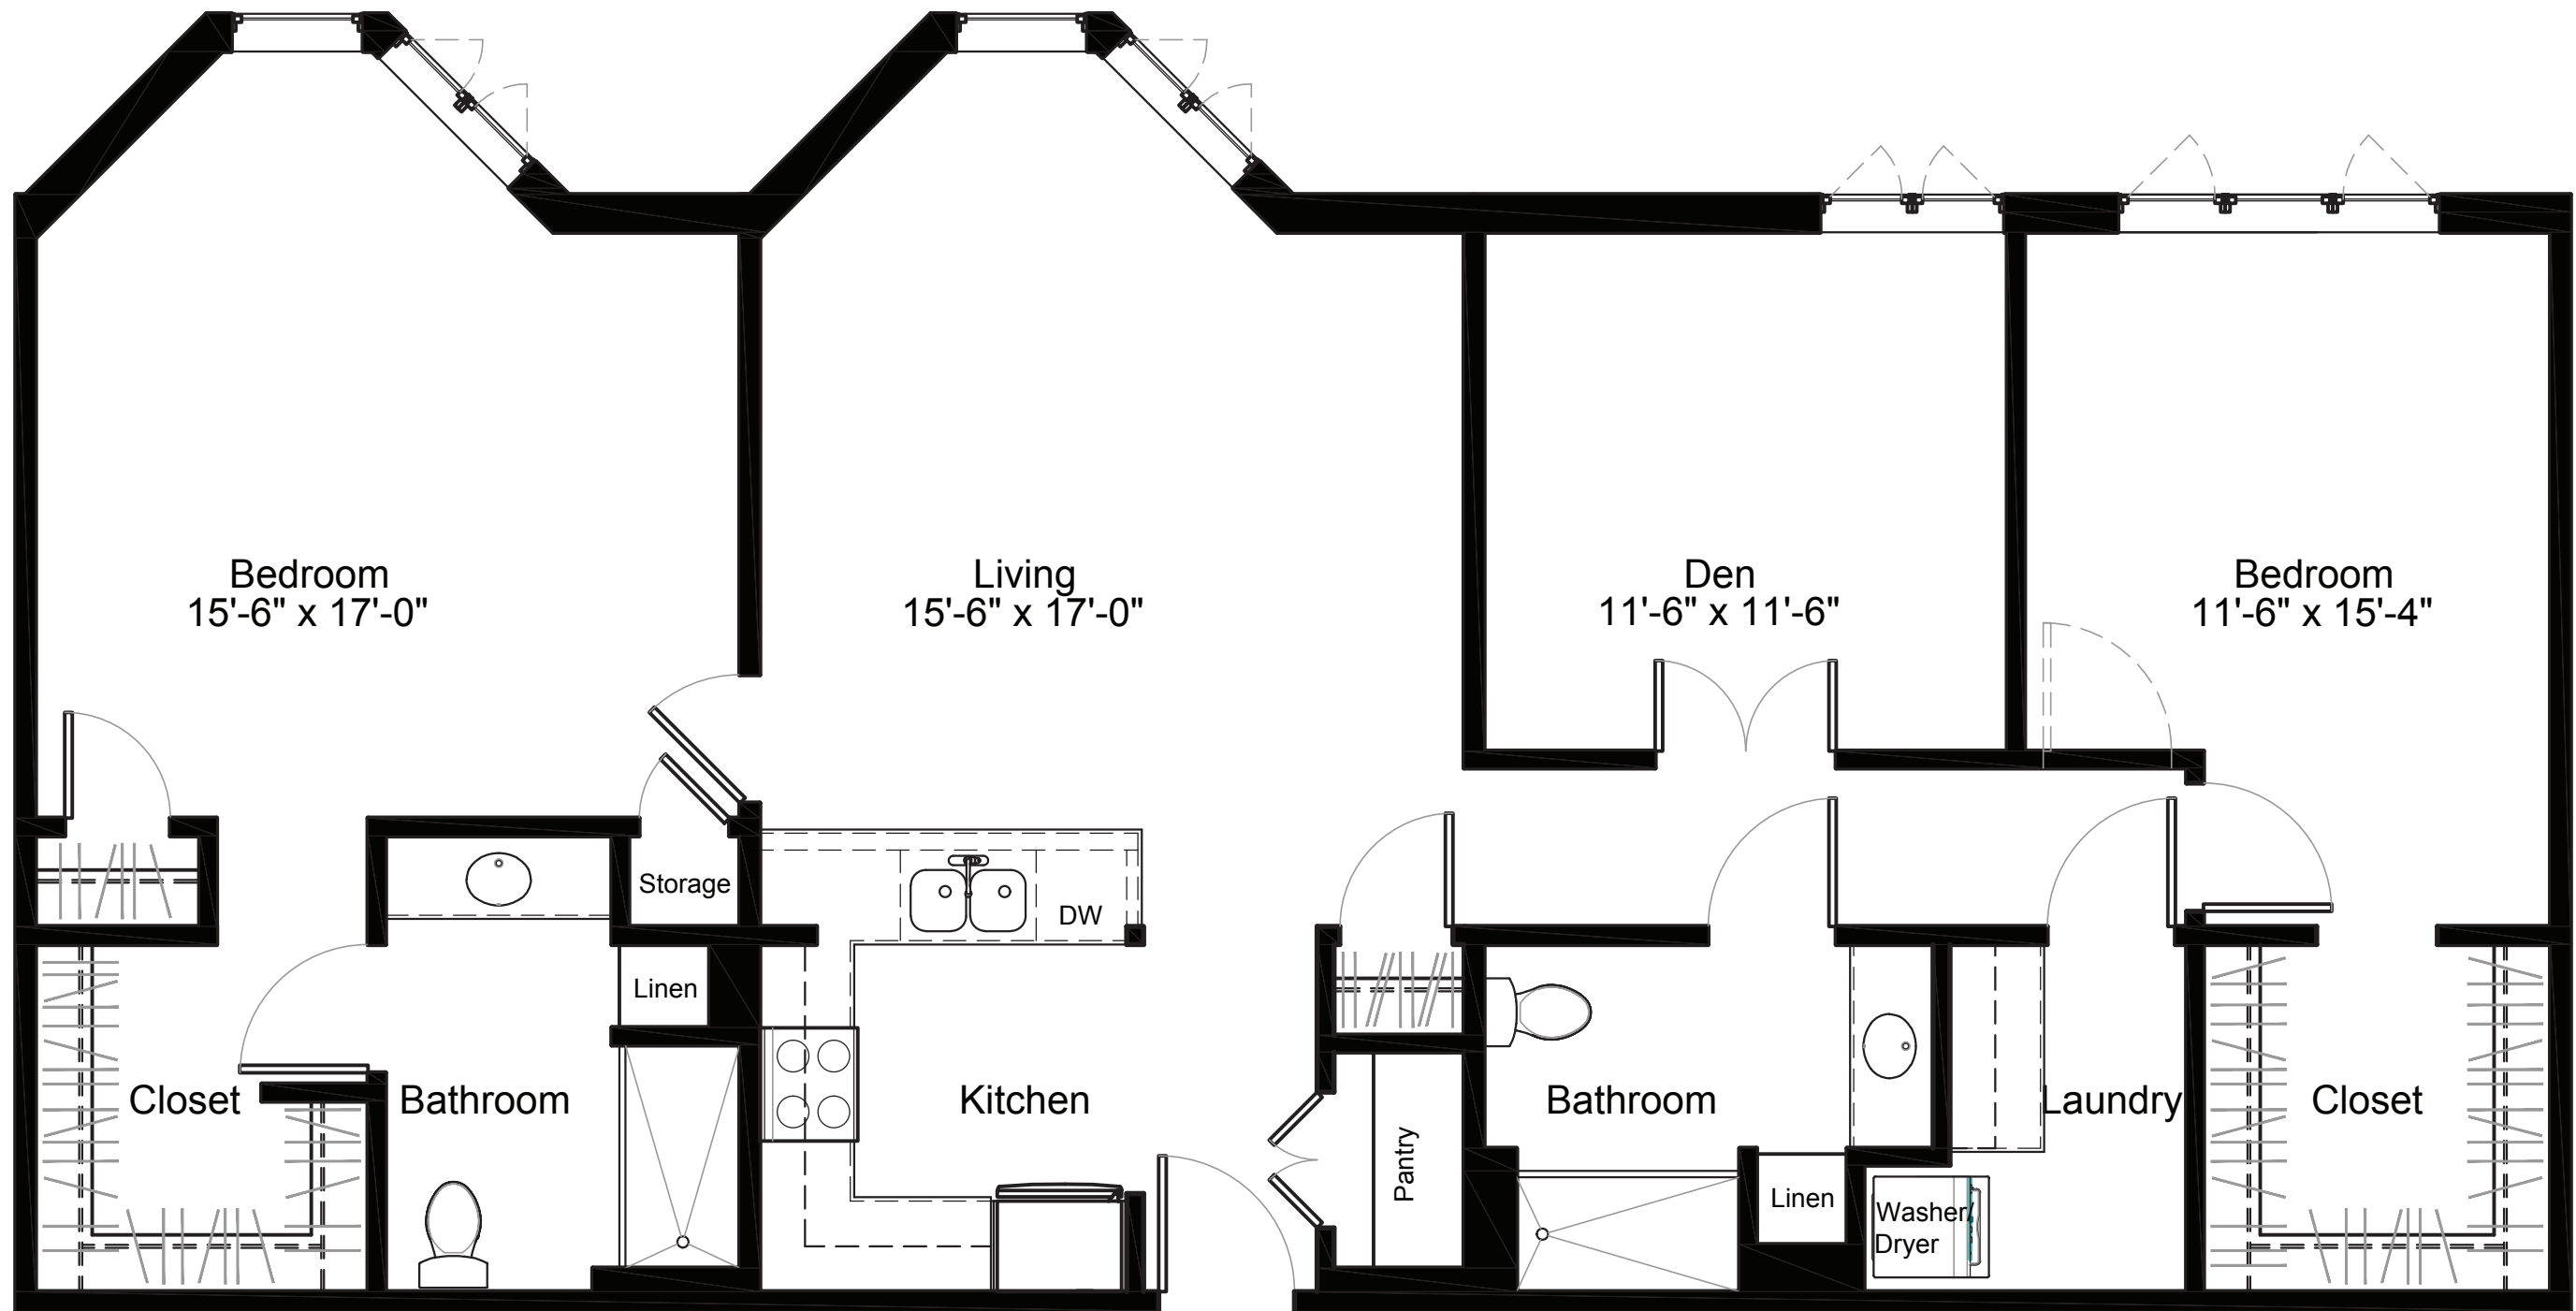

Dayton

1358 SQ. FT.

Two Bedroom, Two Bathroom, Den

Contract Option _____ Entrance Fee _____ Monthly Service Fee _____

Notes:

Floor plan provided for planning purposes.
Actual floor plans may differ slightly. Prices subject to change.