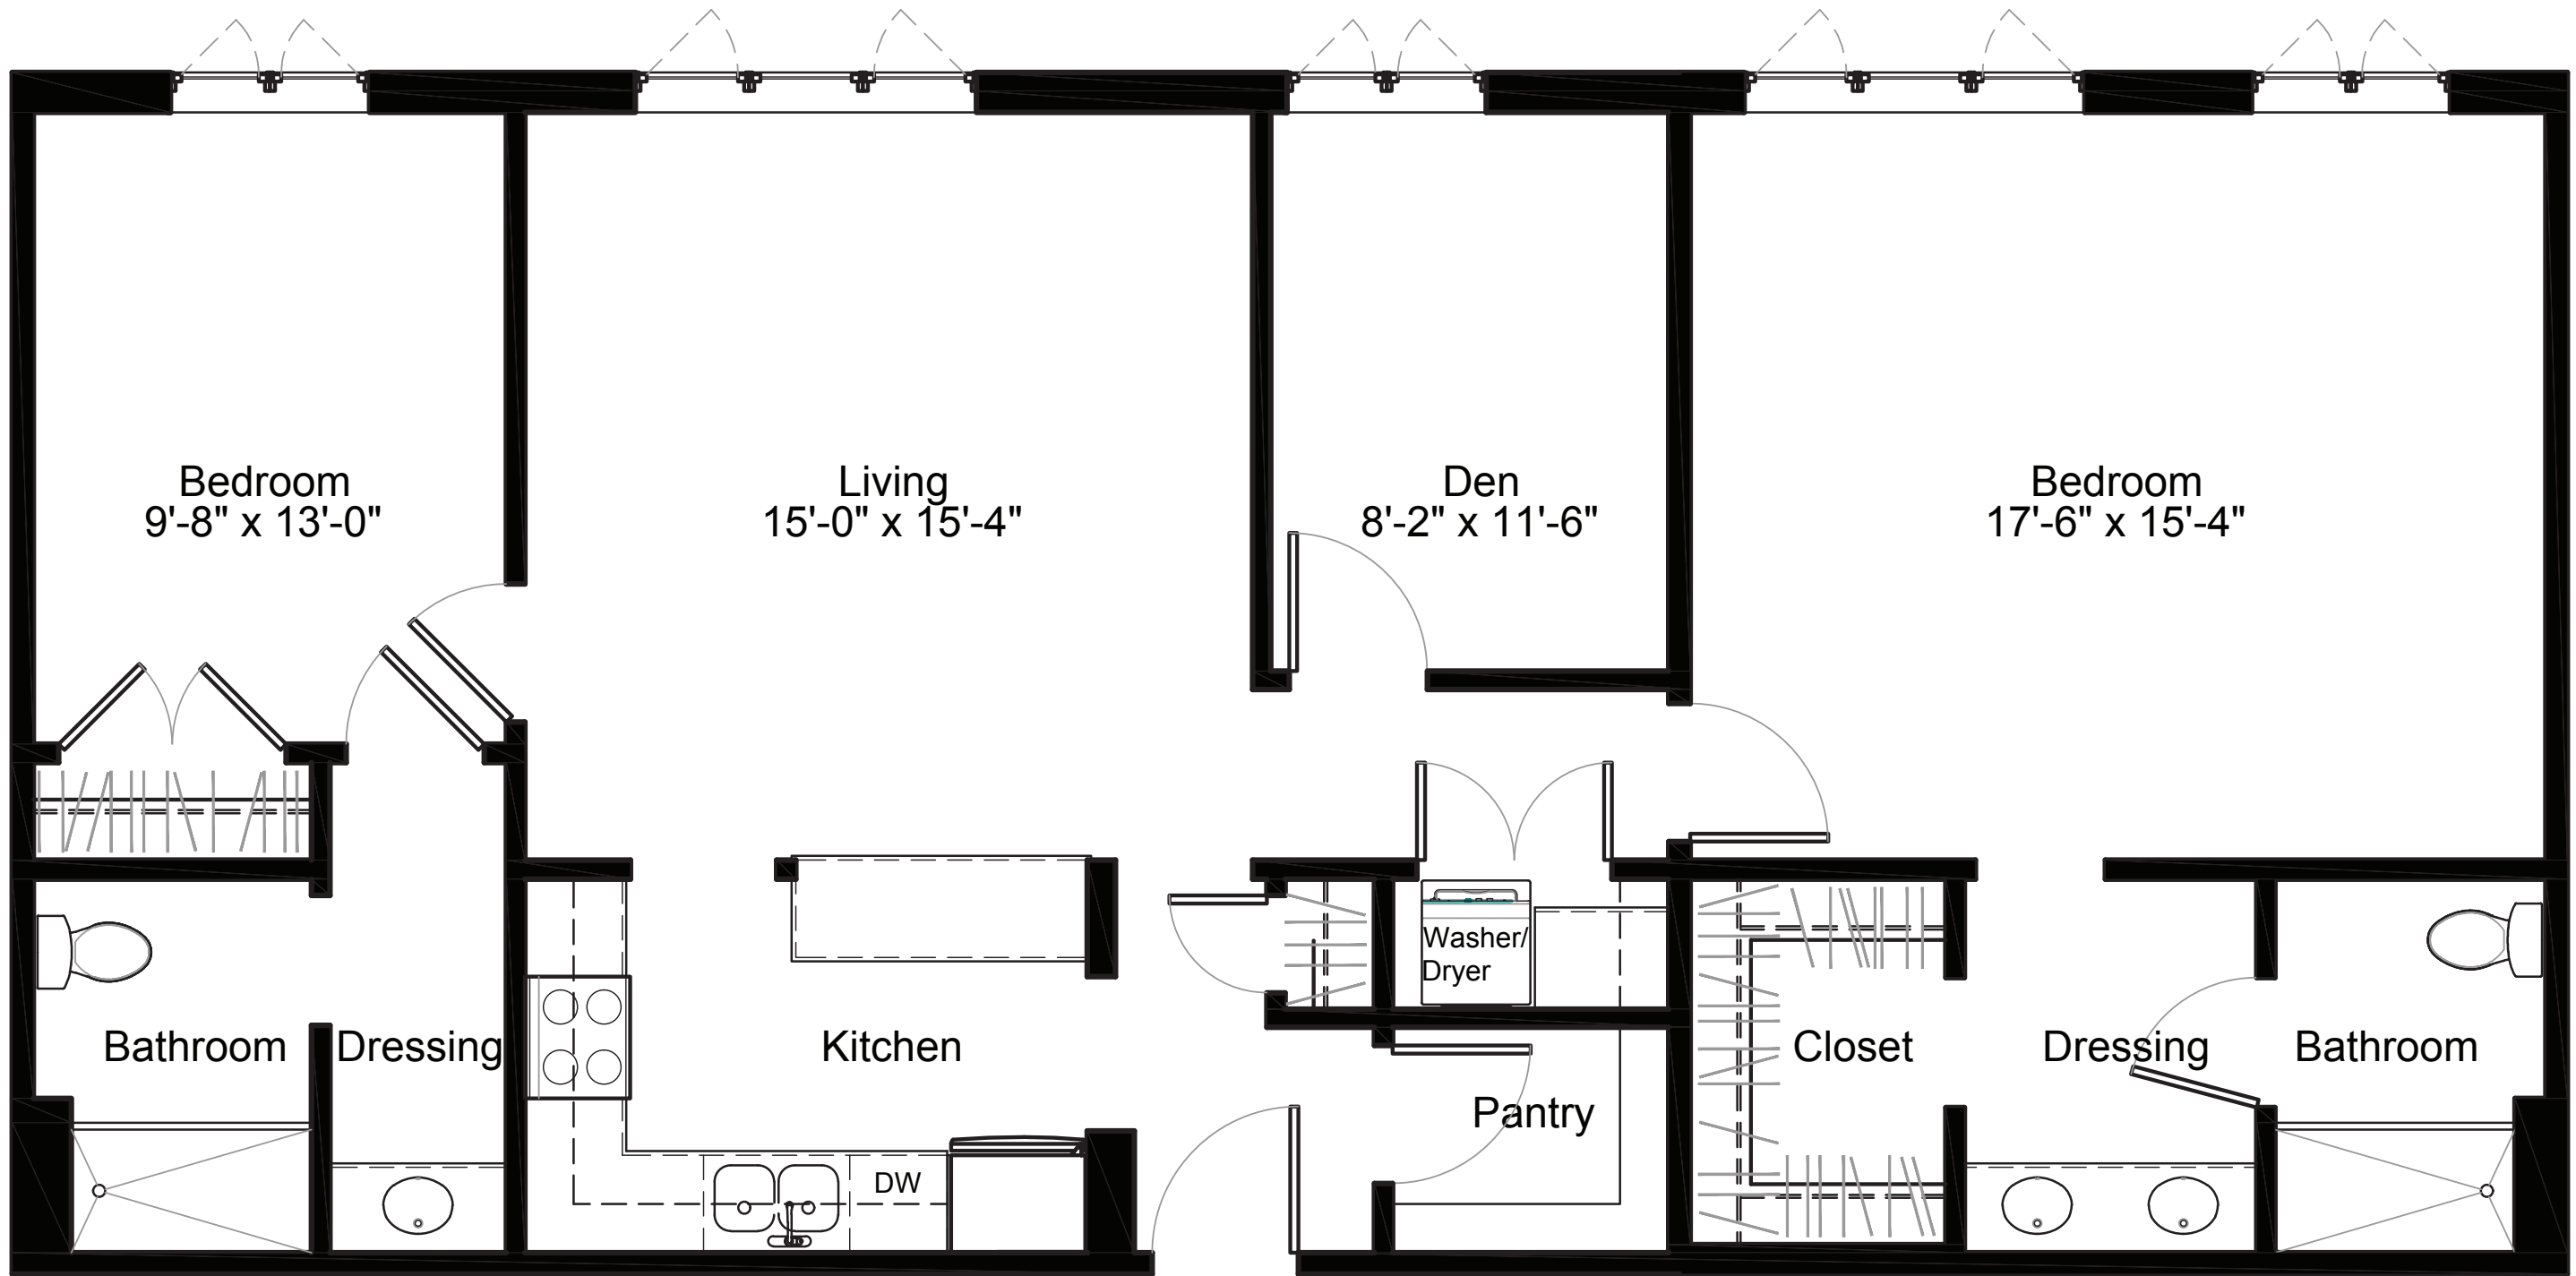

Dartford

1206 SQ. FT.

Two Bedroom, Two Bathroom, Den

Contract Option _____ Entrance Fee _____ Monthly Service Fee _____

Notes:

Floor plan provided for planning purposes.
Actual floor plans may differ slightly. Prices subject to change.