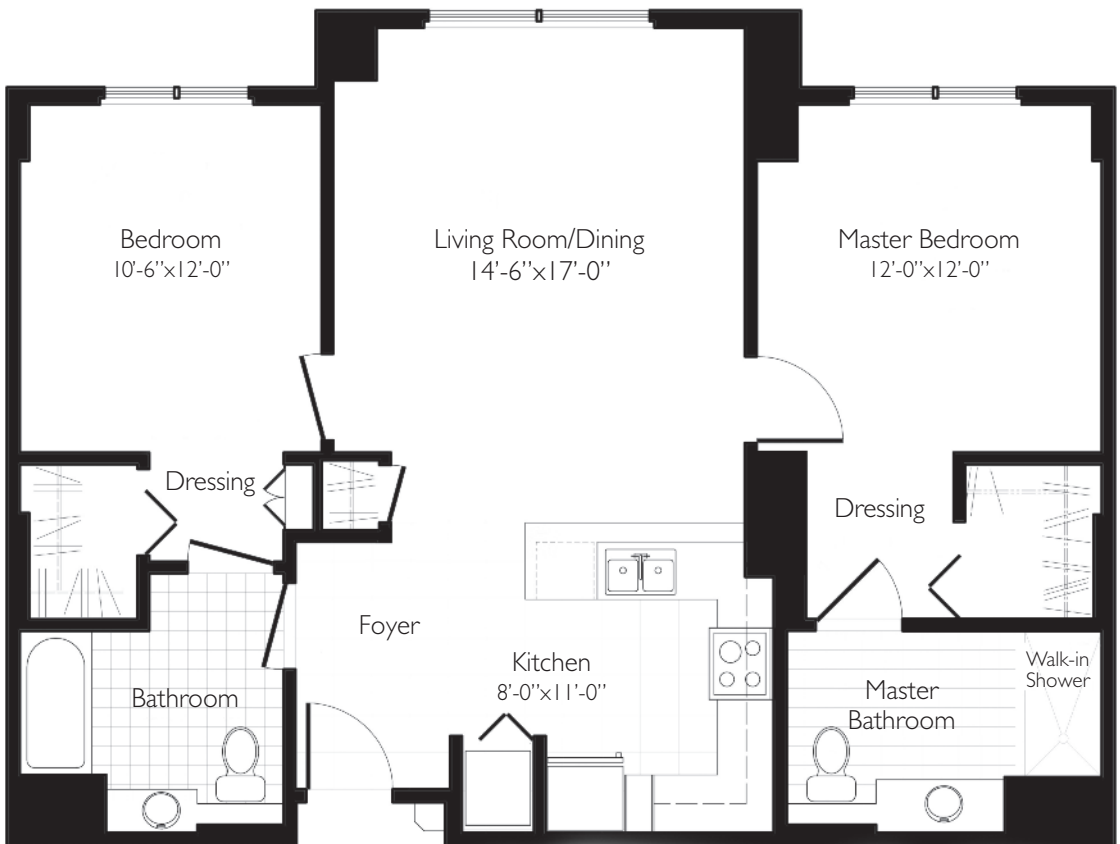

The Cabott

Two Bedroom, Two Bath

All floor plans are shown at $9/64'' = 1'0''$ scale.

Please note: Individual residences may contain modifications from original floor plan.